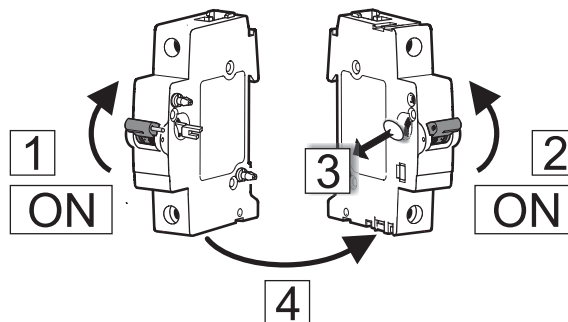

S2C-A1L
Arbeitsstromauslöser
Shunt trip
 2CDS200907R0001
 IT A649711

Importer **ABB Limited**
 UK: Tower Court
 Coventry
 CV6 5NX, UK

ABB STOTZ-KONTAKT GmbH
 Eppelheimer Str. 82
 69123 Heidelberg
 Germany
www.abb.com/lowvoltage

GHS2007015P0004

S2C-A1 L	S200	S200 MT/ S200 MTR
S2C-A2 L	S300P	

2CDC092028F0005

S2C-A1L	12...60 V AC/DC
S2C-A2L	110...415 V AC 110...250 V DC

	24.8 lb-in 2.8 Nm		0.49 in. 12.5 mm
---	----------------------	---	---------------------