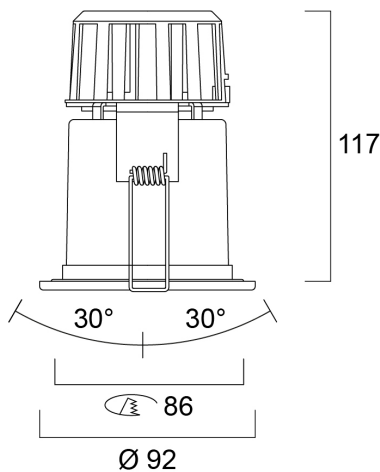

SYLFIRE LED TILTABLE 830 DIM WHITE DC

Item No: 0059827

SYLVANIA

START

IP20 LED downlight, fire rated for 30, 60 and 90 minutes. 8W up to 620 lumen output.

Technical Assets

Dimensions (mm)

Photometrics

Distance [m]	Cone Diameter [m]	Illuminance [lx]
0.5	0.39	E(0°) 4955
	0.38	E(C90) 214° 2039
		E(C0) 210° 2041
1.0	0.78	E(0°) 1249
	0.77	E(C90) 214° 596
		E(C0) 210° 610
1.5	1.18	E(0°) 555
	1.15	E(C90) 214° 255
		E(C0) 210° 227
2.0	1.57	E(0°) 312
	1.54	E(C90) 214° 127
		E(C0) 210° 126
2.5	1.96	E(0°) 200
	1.92	E(C90) 214° 81
		E(C0) 210° 82
3.0	2.35	E(0°) 139
	2.30	E(C90) 214° 56
		E(C0) 210° 57

Distance [m] Cone Diameter [m] Illuminance [lx]
 C0 - C180 (Half value angle: 42.0°)
 C90 - C270 (Half value angle: 42.8°)

SYLFIRE LED TILTABLE 830 DIM WHITE DC

Item No: 0059827

General data

Product name	SYLFIRE LED TILTABLE 830 DIM WHITE DC
Technology	LED
Housing	Aluminium
Mount	Ceiling recessed mounting
Environment	Indoor
General application	Residential & Consumer
Operating temperature range (°C)	-10°C...+45°C
Performance ambient temperature Tq (°C)	25
ETIM Class	EC001744
Warranty	5 years

Lifetime data

Lifespan L70 B50	50000
------------------	-------

Physical data

Housing colour	White
IP rating	IP20
IK rating	IK06
Diffuser finish	Opal
Diffuser material	PC Polycarbonate
Nominal Product Height (mm)	117
Nominal Product Diameter (mm)	92
Weight (kg)	0.479