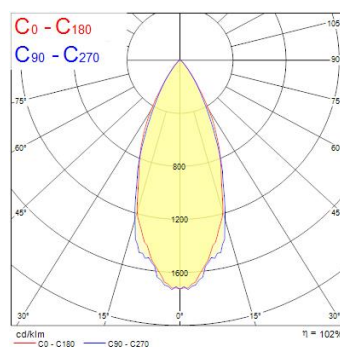

SYLFIRE LED TILTABLE 830 DIM WHITE DC

Item No: 0059827

SYLVANIA

START

IP20 LED downlight, fire rated for 30, 60 and 90 minutes. 8W up to 620 lumen output.

Technical Assets

Dimensions (mm)

Photometrics

Distance [m]	Cone Diameter [m]	Illuminance [lx]
0.5	0.39	E(0°) 4955
	0.38	E(C90) 214° 2039
		E(C0) 210° 2041
1.0	0.78	E(0°) 1249
	0.77	E(C90) 214° 596
		E(C0) 210° 610
1.5	1.18	E(0°) 555
	1.15	E(C90) 214° 255
		E(C0) 210° 227
2.0	1.57	E(0°) 312
	1.54	E(C90) 214° 127
		E(C0) 210° 126
2.5	1.96	E(0°) 200
	1.92	E(C90) 214° 81
		E(C0) 210° 82
3.0	2.35	E(0°) 139
	2.30	E(C90) 214° 56
		E(C0) 210° 57

Distance [m] Cone Diameter [m] Illuminance [lx]
 C0 - C180 (Half value angle: 42.0°)
 C90 - C270 (Half value angle: 42.8°)

SYLFIRE LED TILTABLE 830 DIM WHITE DC

Item No: 0059827

General data

Product name	SYLFIRE LED TILTABLE 830 DIM WHITE DC
Technology	LED
Housing	Aluminium
Mount	Ceiling recessed mounting
Environment	Indoor
General application	Residential & Consumer
Operating temperature range (°C)	-10°C...+45°C
Performance ambient temperature Tq (°C)	25
ETIM Class	EC001744
Warranty	5 years

Optical data

Useful luminous flux (Φuse)	730
Fixture luminous flux (lm)	730
Luminaire efficacy (lm/W)	91
Correlated colour temperature (k)	3000
Colour Code	830
Light colour	Warm White
CRI (Ra)	80
Colour Variation Initial (SDCM)	SDCM6
Beam Angle (°)	40
Photobiological Risk Group	RG1
Lumen maintenance at end of nominal life (%)	70