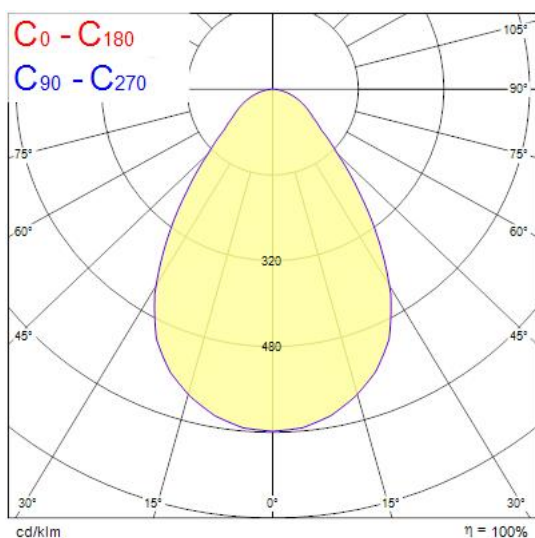

Concord

Solstice 150 1800lm 930 SSC WW
2070394

IP rating	IP40/20
IK rating	IK02
Product EAN number	5025768703944
Warranty	5 years

Photometry