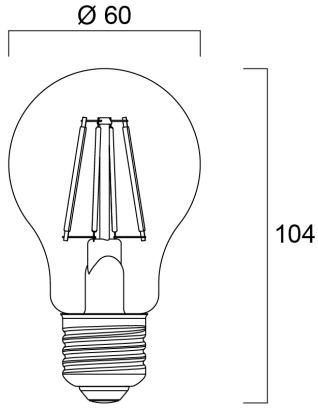

Technical drawings

Data table

GENERAL DATA

Product name	ToLEDo RT GLS V4 CS 400LM 827 E27 SL
Technology	LED
Watt (Rated) (W)	4.5
Cap/Base	E27
Fixture rating	Open
Performance ambient temperature Tq (°C)	25
E-number FI	4740415
E-number SE	8295080
Warranty	3 years

OPTICAL DATA

Luminous flux (Rated) (lm)	400
Colour temperature (K)	2700
CRI (Ra)	80