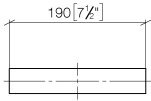

Towel ring angular - Brushed Dark Platinum

SERIES SPECIFIC

83 200 780 Product version from 4/1/2025

- width 190mm
- height 35 mm
- 105mm projection

	Brushed Dark Platinum	83 200 780-99
	Chrome	83 200 780-00
	Brushed Platinum	83 200 780-06
	Platinum	83 200 780-08
	Dark Chrome	83 200 780-19
	Brushed Light Gold (PVD)	83 200 780-27
	Brushed Durabronze (23kt Gold)	83 200 780-28
	Brushed Gold (PVD)	83 200 780-37
	Brushed Dark Brass (PVD)	83 200 780-39
	Brushed Bronze (PVD)	83 200 780-42
	Brushed Dark Bronze (PVD)	83 200 780-43
	Brushed Champagne (22kt Gold)	83 200 780-46
	Champagne (22kt Gold)	83 200 780-47

83 200 780 Product version from 4/1/2025

mm [inches]

83 200 780 Product version from 4/1/2025

Parts for other finishes can be found here: [Chrome](#)

Spare parts list

No.	Item Number	Name	Quantity used	Delivery time
1	05 17 20 718 00 90	Attachment set 30 x 70 x 5 mm -	1.00	14
2	90 31 11 112 00 90	Mounting Threaded pin M5 x 6 mm -	1.00	14