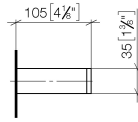

Towel ring angular - Brushed Dark Platinum

SERIES SPECIFIC

83 200 780 Product version from 4/1/2025

- width 190mm
- height 35 mm
- 105mm projection

	Brushed Dark Platinum	83 200 780-99
	Chrome	83 200 780-00
	Brushed Platinum	83 200 780-06
	Platinum	83 200 780-08
	Dark Chrome	83 200 780-19
	Brushed Light Gold (PVD)	83 200 780-27
	Brushed Durabronze (23kt Gold)	83 200 780-28
	Brushed Gold (PVD)	83 200 780-37
	Brushed Dark Brass (PVD)	83 200 780-39
	Brushed Bronze (PVD)	83 200 780-42
	Brushed Dark Bronze (PVD)	83 200 780-43
	Brushed Champagne (22kt Gold)	83 200 780-46
	Champagne (22kt Gold)	83 200 780-47

83 200 780 Product version from 4/1/2025

mm [inches]

83 200 780 Product version from 4/1/2025

Parts for other finishes can be found here: [Chrome](#)

Spare parts list

No.	Item Number	Name	Quantity used	Delivery time
1	05 17 20 718 00 90	Attachment set 30 x 70 x 5 mm -	1.00	14
2	90 31 11 112 00 90	Mounting Threaded pin M5 x 6 mm -	1.00	14