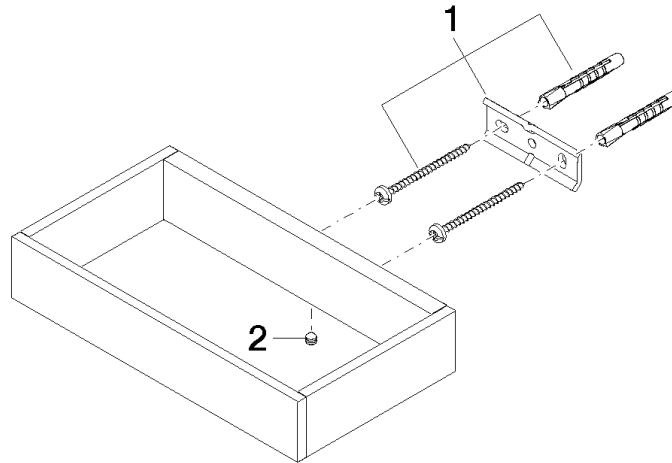

Towel ring angular - Brushed Dark Platinum

SERIES SPECIFIC

83 200 780 Product version from 4/1/2025

- width 190mm
- height 35 mm
- 105mm projection

	Brushed Dark Platinum	83 200 780-99
	Chrome	83 200 780-00
	Brushed Platinum	83 200 780-06
	Platinum	83 200 780-08
	Dark Chrome	83 200 780-19
	Brushed Light Gold (PVD)	83 200 780-27
	Brushed Durabronze (23kt Gold)	83 200 780-28
	Brushed Gold (PVD)	83 200 780-37
	Brushed Dark Brass (PVD)	83 200 780-39
	Brushed Bronze (PVD)	83 200 780-42
	Brushed Dark Bronze (PVD)	83 200 780-43
	Brushed Champagne (22kt Gold)	83 200 780-46
	Champagne (22kt Gold)	83 200 780-47

83 200 780 Product version from 4/1/2025

mm [inches]

83 200 780 Product version from 4/1/2025

Parts for other finishes can be found here: [Chrome](#)

Spare parts list

No.	Item Number	Name	Quantity used	Delivery time
1	05 17 20 718 00 90	Attachment set 30 x 70 x 5 mm -	1.00	14
2	90 31 11 112 00 90	Mounting Threaded pin M5 x 6 mm -	1.00	14