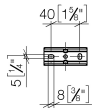

Towel ring angular - Brushed Dark Platinum

SERIES SPECIFIC

83 200 780 Product version from 4/1/2025

- width 190mm
- height 35 mm
- 105mm projection

	Brushed Dark Platinum	83 200 780-99
	Chrome	83 200 780-00
	Brushed Platinum	83 200 780-06
	Platinum	83 200 780-08
	Dark Chrome	83 200 780-19
	Brushed Light Gold (PVD)	83 200 780-27
	Brushed Durabronze (23kt Gold)	83 200 780-28
	Brushed Gold (PVD)	83 200 780-37
	Brushed Dark Brass (PVD)	83 200 780-39
	Brushed Bronze (PVD)	83 200 780-42
	Brushed Dark Bronze (PVD)	83 200 780-43
	Brushed Champagne (22kt Gold)	83 200 780-46
	Champagne (22kt Gold)	83 200 780-47

83 200 780 Product version from 4/1/2025

mm [inches]

83 200 780 Product version from 4/1/2025

Parts for other finishes can be found here: [Chrome](#)

Spare parts list

No.	Item Number	Name	Quantity used	Delivery time
1	05 17 20 718 00 90	Attachment set 30 x 70 x 5 mm -	1.00	14
2	90 31 11 112 00 90	Mounting Threaded pin M5 x 6 mm -	1.00	14