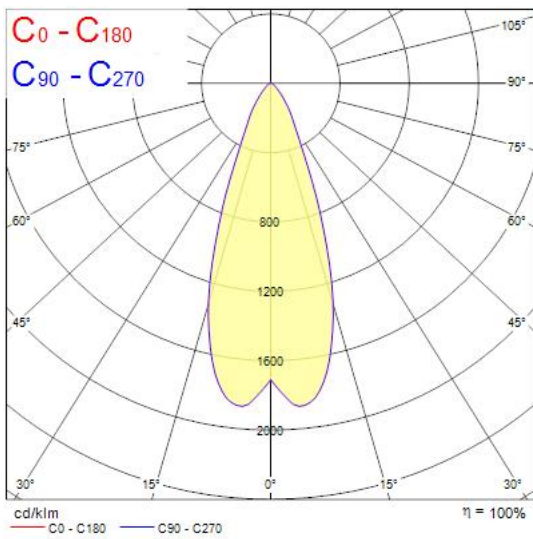

SYLFIRE LED FIXED 840 DIM WHITE DC 0059822

IP rating	IP65/20
IK rating	IK06
Product EAN number	5410288598222
Warranty	5 years
Dimming method	Mains: leading / trailing edge
Colour Code	840
Useful luminous flux (#use)	700

Photometry