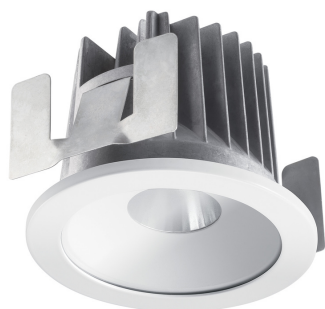

Concord

MYRIAD DECO IP65 FLOOD 3000K DALI WHITE WBEZ 2058873

Features

- MYRD IP FL 3K DALI WHT WBEZ

Product Overview

Product name	MYRIAD DECO IP65 FLOOD 3000K DALI WHITE WBEZ
Technology	LED
Cap/Base	N/A
Housing	Aluminium
Mount	Ceiling recessed mounting
Environment	Interior
Fixture luminous flux (lm)	988
Luminaire efficacy (lm/W)	99
LOR (%)	100
Colour temperature (K)	3000
Light colour	Warm White
CRI (Ra)	90
Colour Variation Initial (SDCM)	3
Photobiological Risk Group	RG1
Total power consumption (W)	10
Electrical protection	Class II
Control gear type	Electronic ballast
Housing colour	White
IP rating	IP65/20
IK rating	IK02

Concord

MYRIAD DECO IP65 FLOOD 3000K DALI WHITE WBEZ 2058873

Product EAN number

5025768588732

Warranty

5 years

Photometry

Technical drawings