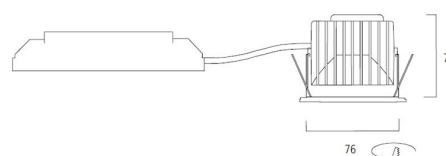

Concord

MYRIAD DECO IP65 FLOOD 3000K DALI WHITE WBEZ 2058873

Features

- MYRD IP FL 3K DALI WHT WBEZ

Product Overview

Product name	MYRIAD DECO IP65 FLOOD 3000K DALI WHITE WBEZ
Technology	LED
Cap/Base	N/A
Housing	Aluminium
Mount	Ceiling recessed mounting
Environment	Interior
Fixture luminous flux (lm)	988
Luminaire efficacy (lm/W)	99
LOR (%)	100
Colour temperature (K)	3000
Light colour	Warm White
CRI (Ra)	90
Colour Variation Initial (SDCM)	3
Photobiological Risk Group	RG1
Total power consumption (W)	10
Electrical protection	Class II
Control gear type	Electronic ballast
Housing colour	White
IP rating	IP65/20
IK rating	IK02

Dimensions (mm)