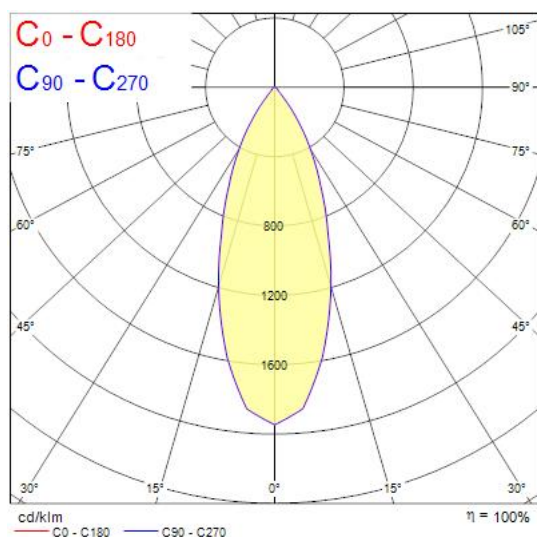

Concord

MYRIAD DECO IP65 FLOOD 3000K DALI WHITE WBEZ 2058873

Product EAN number

5025768588732

Warranty

5 years

Photometry