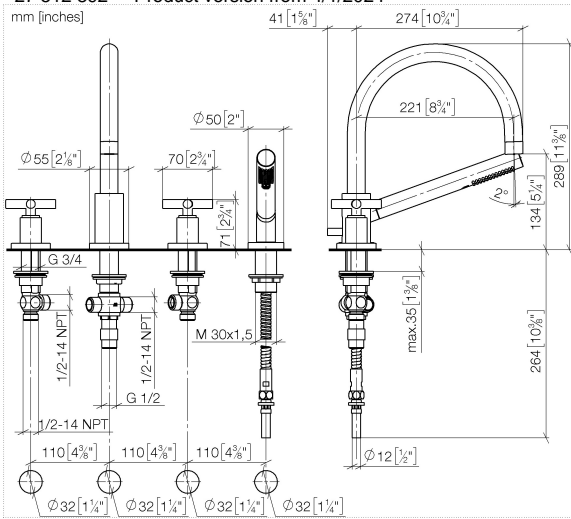

# TARA Bath shower set for bath rim or tile edge installation - Brushed Dark Platinum

TARA

27 512 892 Product version from 4/1/2024

- spout: circular, air-enriched flow
- max. flow 23.5 l/min at 3 bar flow pressure
- Hand shower: COMPACT RAIN, max. flow rate 6.8 l/min (at 3 bar)
- complete hand shower set with anti-scale system
- 220mm projection
- automatic bath/shower diverter
- height of mixer 290 mm
- height up to aerator 135 mm
- hole diameter spout 32 mm
- hole diameter valve 32 mm
- hole diameter for complete hand shower set 32 mm
- rosette for spout Ø 55mm
- rosette for complete hand shower set Ø 50mm
- rosette for deck valve Ø 55mm
- metal shower hose 2250mm with integrated anti-twist protection

## Recommended miscellaneous

**Decorative caps for Perfecto - Brushed Dark Platinum** 12 801 970-99  
• 1 pair

27 512 892 Product version from 4/1/2024

**Flow rate chart**

**Codes & Standards**

ASME A112.18.1      cUPC      DIN 4109      EN 1717

# TARA Bath shower set for bath rim or tile edge installation - Brushed Dark Platinum

TARA

---

27 512 892 Product version from 4/1/2024

### Spare parts list

No.	Item Number	Name	Quantity used	Delivery time
4	27 702 979-99	Hand shower set for bath rim or tile edge installation - Brushed Dark Platinum	1.00	40
2	13 512 892-99	TARA Bath spout Tara. 220 mm - Brushed Dark Platinum	1.00	-
Spare part can no longer be ordered, please order the replacement item				
1	20 000 892-99	TARA Deck valve clockwise closing cold or hot - Brushed Dark Platinum	2.00	40
3	12 502 970 90	High pressure hose 1/2" x 1/2" x 400 mm -	1.00	14