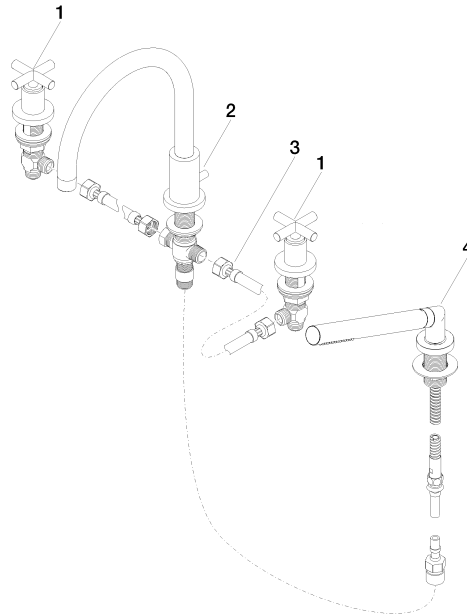

# TARA Bath shower set for bath rim or tile edge installation - Brushed Dark Platinum

TARA

27 512 892 Product version from 4/1/2024

- spout: circular, air-enriched flow
- max. flow 23.5 l/min at 3 bar flow pressure
- Hand shower: COMPACT RAIN, max. flow rate 6.8 l/min (at 3 bar)
- complete hand shower set with anti-scale system
- 220mm projection
- automatic bath/shower diverter
- height of mixer 290 mm
- height up to aerator 135 mm
- hole diameter spout 32 mm
- hole diameter valve 32 mm
- hole diameter for complete hand shower set 32 mm
- rosette for spout Ø 55mm
- rosette for complete hand shower set Ø 50mm
- rosette for deck valve Ø 55mm
- metal shower hose 2250mm with integrated anti-twist protection

# TARA Bath shower set for bath rim or tile edge installation - Brushed Dark Platinum

TARA

---

27 512 892 Product version from 4/1/2024

### Spare parts list

No.	Item Number	Name	Quantity used	Delivery time
4	27 702 979-99	Hand shower set for bath rim or tile edge installation - Brushed Dark Platinum	1.00	40
2	13 512 892-99	TARA Bath spout Tara. 220 mm - Brushed Dark Platinum	1.00	-
Spare part can no longer be ordered, please order the replacement item				
1	20 000 892-99	TARA Deck valve clockwise closing cold or hot - Brushed Dark Platinum	2.00	40
3	12 502 970 90	High pressure hose 1/2" x 1/2" x 400 mm -	1.00	14