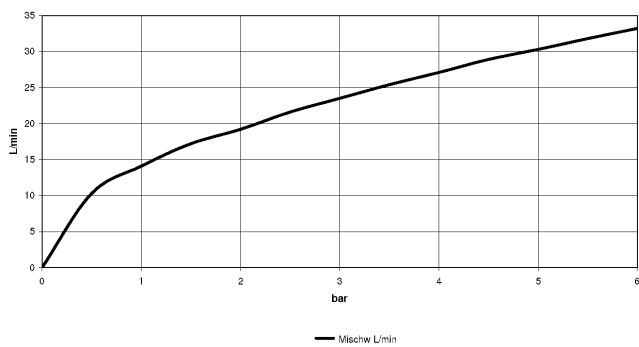

Flow rate chart

Codes & Standards

ASME A112.18.1   cUPC   DIN 4109   EN 1717

ISO 3822   Ü-Zeichen