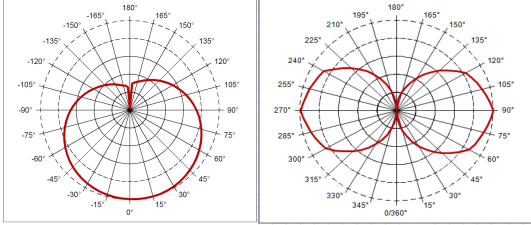

Photometry