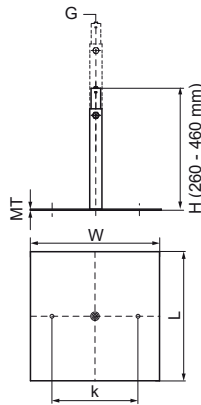

Walraven Supports for Spiral Duct

(F2505)

supports of spiral ducts

Features & benefits

- the spiral tube can be connected to the support by use of suspension band
- with height-adjustable stand with M8-connection (male thread)
- material: steel
- base plate pre-galvanized; stand zinc plated

Product Number	Connection Thread	Total Length	Total Width	Total Height	Material Thickness	Heart To Heart Distance	Maximum Allowed Load Faz
<i>Reference Letter</i>	<i>G</i>	<i>L</i>	<i>W</i>	<i>H</i>	<i>MT</i>	<i>k</i>	<i>F_{0,z}</i>
<i>Unit description</i>		<i>mm</i>	<i>mm</i>	<i>mm</i>	<i>mm</i>	<i>mm</i>	<i>N</i>
4125031	M8	150	100	260	2.00	100	100
4125036	M8	300	300	260	2.00	200	100