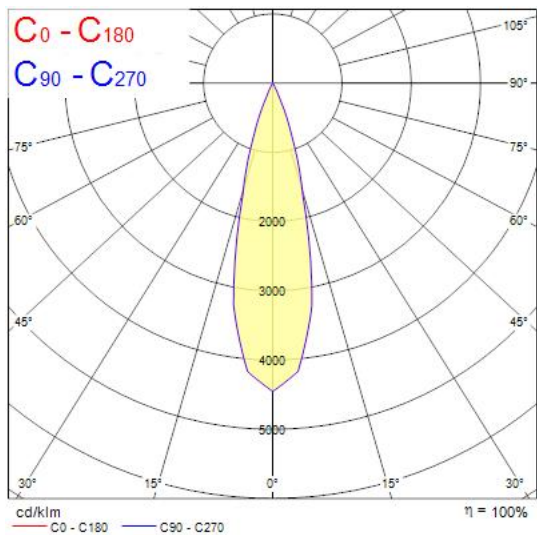

Concord

MYRIAD ADJ ROUND WHITE 2700K DALI WHITE BZ
2058030

Warranty

5 years

Photometry