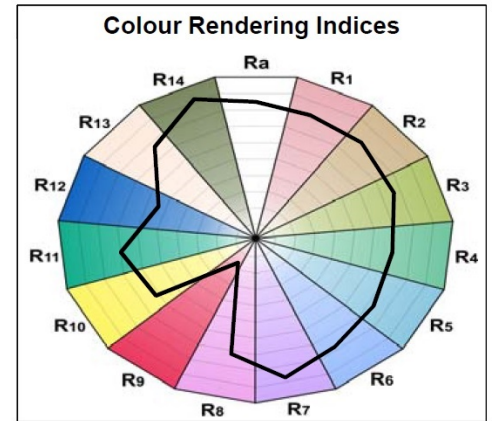

Data table

GENERAL DATA