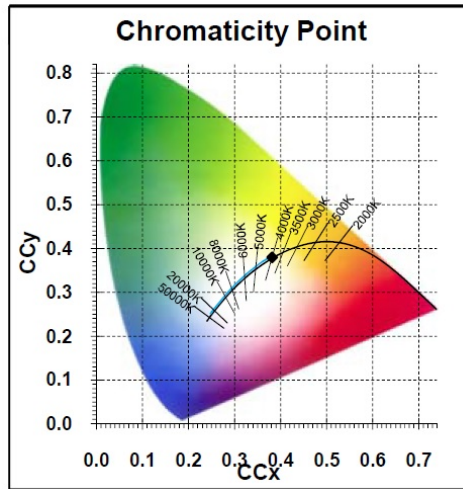

Data table

GENERAL DATA