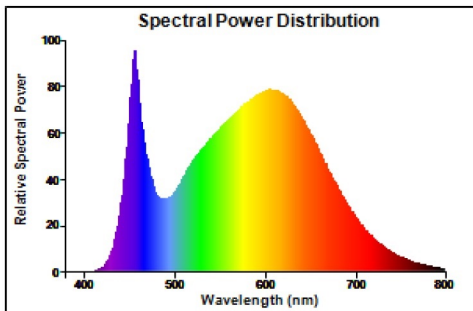

Data table

GENERAL DATA