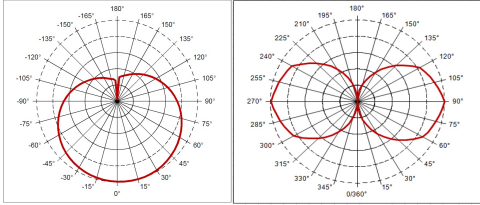

Photometry

Technical drawings