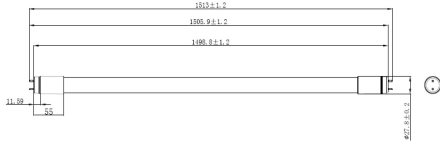

Features

- A range of high performance ToLEDo Superia T8 LED tubes with reminiscent look of fluorescent tubes.
- High performance glass construction design
- High lumen output - 4050lm, with an impressive lumen efficacy of 150 lm/W
- Omnidirectional light distribution (320°) and wide beam angle (220°)
- A++ energy rating and low power consumption
- Average rated life of 50'000 hours (L70 F50)
- Lamp length - 1500mm
- High power factor 0.95
- 200,000 switching cycle
- 5 years guarantee for complete peace of mind
- Colour temperature - 4000K
- Suitable for outdoor applications in weather proof luminaires
- Compatible with electromagnetic gear and also suitable for direct mains operation (220-240V)
- No bending or discoloration over time
- No contactable metal parts, therefore no potential risk of electric shock

Product Overview

Product name	ToLEDo SUPERIA T8 V4 5FT 4050LM 27W 840
Technology	LED
Watt (Rated) (W)	27
Cap/Base	G13
E-number FI	4740527
E-number SE	8292491
Colour temperature (K)	4000
CRI (Ra)	80
Colour Consistency (SDCM)	6
Wattage (W)	27
Product EAN number	5410288271071
Warranty	5 years

Photometry

Technical drawings

Data table

GENERAL DATA

ToLEDo SUPERIA T8 V4 5FT 4050LM 27W 840 0027107

Product name	ToLEDo SUPERIA T8 V4 5FT 4050LM 27W 840
Technology	LED
Watt (Rated) (W)	27
Cap/Base	G13
E-number FI	4740527
E-number SE	8292491
Warranty	5 years

PHYSICAL DATA

Nominal Product Diameter (mm)	1500
Length base to pin Min-Max (mm) - B	1513
Max. Lamp Diameter (mm) - D	28
Weight (kg)	0.28

PACKAGING

Single packaging type	Carton
Product EAN number	5410288271071
Packaging single width (cm)	4.6
Packaging single depth (cm)	4.6
DUN14 (outer)	05410288271071
Packaging outer length / height (cm)	160.5