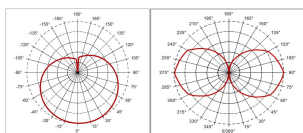

### Product features

- A range of high performance ToLEDo Superia T8 LED tubes with reminiscent look of fluorescent tubes.
- High performance glass construction design
- High lumen output - 4050lm, with an impressive lumen efficacy of 150 lm/W
- Omnidirectional light distribution (320°) and wide beam angle (220°)
- A++ energy rating and low power consumption
- Average rated life of 50'000 hours (L70 F50)
- Lamp length - 1500mm
- High power factor 0.95
- 200,000 switching cycle
- 5 years guarantee for complete peace of mind
- Colour temperature - 4000K
- Suitable for outdoor applications in weather proof luminaires
- Compatible with electromagnetic gear and also suitable for direct mains operation (220-240V)
- No bending or discoloration over time
- No contactable metal parts, therefore no potential risk of electric shock

## PRODUCT OVERVIEW

Product name	ToLEDo SUPERIA T8 V4 5FT 4050LM 27W 840
Technology	LED
Watt (Rated) (W)	27
Lamp shape	Tube, double-ended
Cap/Base	G13
Lamp finish	Frosted/Coated
General application	Hospitality, Logistics & Industry, Residential & Consumer
ETIM Class	EC001959
E-number FI	4740527
E-number SE	8292491
Warranty	5 years
Luminous flux (lm)	4050
Colour temperature (K)	4000
Light colour	Cool White
CRI (Ra)	80
Colour Consistency (SDCM)	6
Wattage (W)	27
Dimming method	N/A
Average life (Nominal) (h)	50000
Product EAN number	5410288271071

## PHOTOMETRY