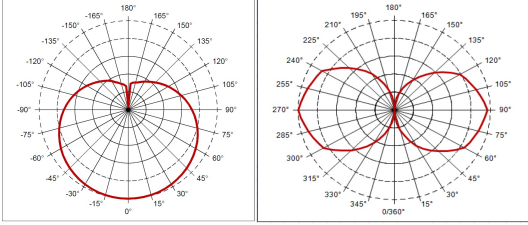

### Features

- A range of high performance ToLEDo Superia T8 LED tubes with reminiscent look of fluorescent tubes.
- High performance glass construction design.
- High lumen output - 3000lm, with an impressive lumen efficacy of 150 lm/W.
- Omnidirectional light distribution (320°) and wide beam angle (220°).
- A++ energy rating and low power consumption.
- Average rated life of 50'000 hours (L70 F50).
- Lamp length - 1200mm
- High power factor 0.95
- 200,000 switching cycle.
- 5 years guarantee for complete peace of mind.
- Colour temperature -6500K
- Suitable for outdoor applications in weather proof luminaires
- Compatible with electromagnetic gear and also suitable for direct mains operation (220-240V)
- No bending or discoloration over time.
- No contactable metal parts, therefore no potential risk of electric shock.

### Product Overview

|                           |   |
|---------------------------|---|
| Product name              | ToLEDo SUPERIA T8 V4 4FT 3000LM 20W 865 |
| Technology                | LED                                     |
| Watt (Rated) (W)          | 20                                      |
| Cap/Base                  | G13                                     |
| E-number FI               | 4740525                                 |
| E-number SE               | 8292593                                 |
| Colour temperature (K)    | 6500                                    |
| CRI (Ra)                  | 80                                      |
| Colour Consistency (SDCM) | 6                                       |
| Wattage (W)               | 20                                      |
| Product EAN number        | 5410288271057                           |
| Warranty                  | 5 years                                 |

## Photometry