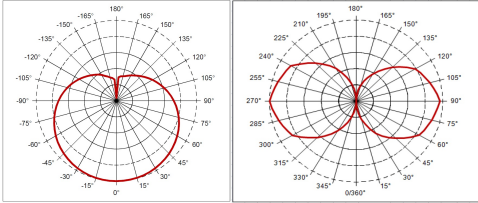

### Features

- A range of high performance ToLEDo Superia T8 LED tubes with reminiscent look of fluorescent tubes.
- High performance glass construction design.
- High lumen output - 3000lm, with an impressive lumen efficacy of 150 lm/W.
- Omnidirectional light distribution (320°) and wide beam angle (220°).
- A++ energy rating and low power consumption.
- Average rated life of 50'000 hours (L70 F50).
- Lamp length - 1200mm
- High power factor 0.95
- 200,000 switching cycle.
- 5 years guarantee for complete peace of mind.
- Colour temperature -6500K
- Suitable for outdoor applications in weather proof luminaires
- Compatible with electromagnetic gear and also suitable for direct mains operation (220-240V)
- No bending or discoloration over time.
- No contactable metal parts, therefore no potential risk of electric shock.

## Photometry