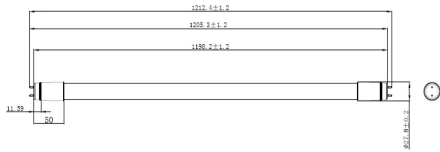

Data table

GENERAL DATA