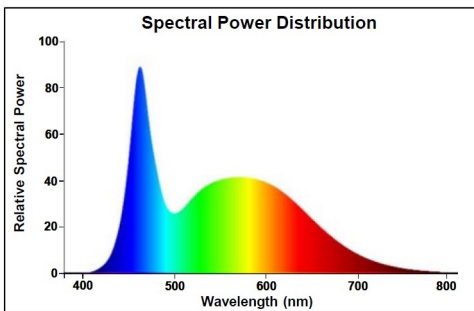

Data table

GENERAL DATA