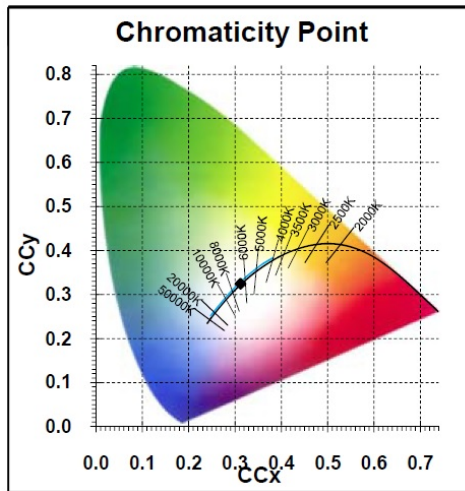

Data table

GENERAL DATA