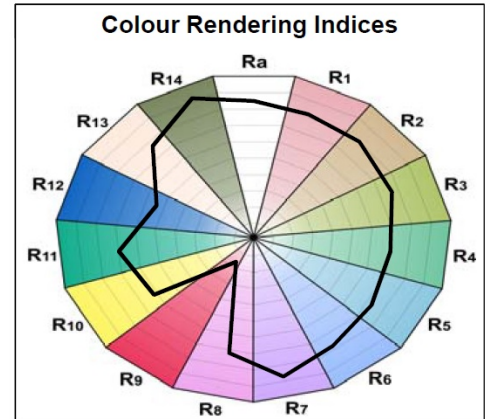

Data table

GENERAL DATA