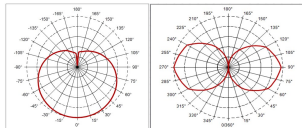

PHOTOMETRY