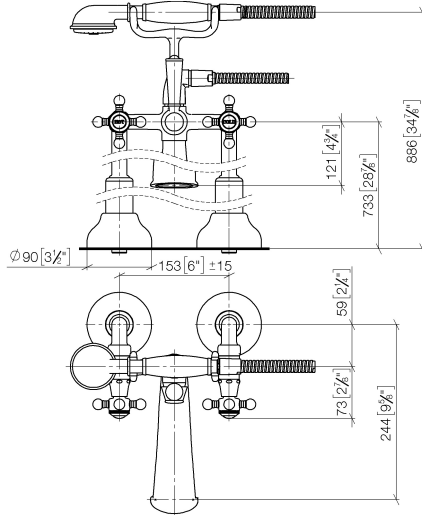

MADISON Two-hole bath mixer for free-standing assembly with hand shower set - Brushed Dark Platinum

MADISON

25 943 360 Product version from 4/1/2025

- 245mm projection
- spout: rectangular normal flow
- Hand shower: COMPACT RAIN, max. flow rate 6.8 l/min (at 3 bar)
- hand shower with anti-scale system
- rotary diverter for bath/shower
- wall bracket
- total height 901 mm
- stand pipes height 730 mm
- height up to aerator 610 mm
- slide-on rosettes Ø 90 mm
- gauge 153 mm
- metal shower hose 1250mm with integrated anti-twist protection
- max. flow 51 l/min at 3 bar flow pressure
- WRAS

Required miscellaneous

- Concealed floor mounting -** 35 944 970 90
- min. recess depth 80 mm
 - max. recess depth 160 mm

25 943 360 Product version from 4/1/2025
mm [inches]

Flow rate chart

Codes & Standards

ASME A112.18.1

cUPC

EN 1717

Scottish Water
Byelaws

UK Water Supply
Regulations

MADISON Two-hole bath mixer for free-standing assembly with hand shower set - Brushed Dark Platinum

MADISON

25 943 360 Product version from 4/1/2025