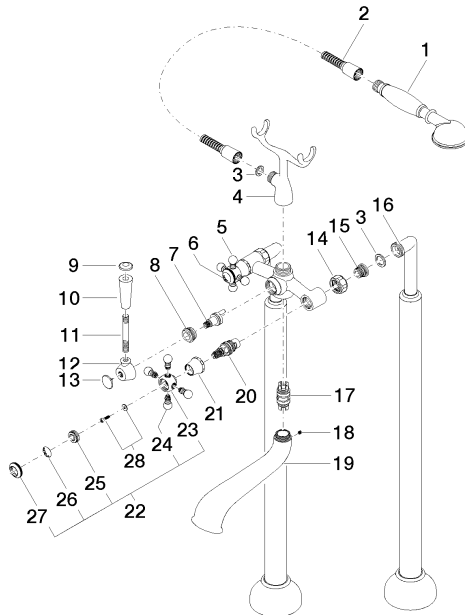

MADISON Two-hole bath mixer for free-standing assembly with hand shower set - Brushed Dark Platinum

MADISON

25 943 360 Product version from 4/1/2025

- 245mm projection
- spout: rectangular normal flow
- Hand shower: COMPACT RAIN, max. flow rate 6.8 l/min (at 3 bar)
- hand shower with anti-scale system
- rotary diverter for bath/shower
- wall bracket
- total height 901 mm
- stand pipes height 730 mm
- height up to aerator 610 mm
- slide-on rosettes Ø 90 mm
- gauge 153 mm
- metal shower hose 1250mm with integrated anti-twist protection
- max. flow 51 l/min at 3 bar flow pressure
- WRAS

Required miscellaneous

- Concealed floor mounting -** 35 944 970 90
- min. recess depth 80 mm
 - max. recess depth 160 mm

25 943 360 Product version from 4/1/2025
mm [inches]

Flow rate chart

Codes & Standards

ASME A112.18.1

cUPC

EN 1717

Scottish Water
Byelaws

UK Water Supply
Regulations

MADISON Two-hole bath mixer for free-standing assembly with hand shower set - Brushed Dark Platinum

MADISON

25 943 360 Product version from 4/1/2025

MADISON

25 943 360 Product version from 4/1/2025

MADISON Two-hole bath mixer for free-standing assembly with hand shower set - Brushed Dark Platinum

MADISON

25 943 360 Product version from 4/1/2025

Spare parts list