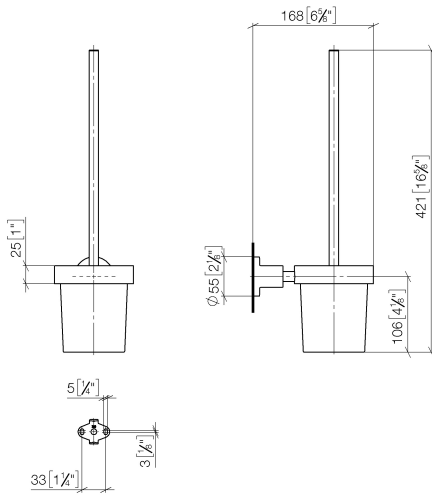

83 900 892 Product version from 4/1/2024

- crystal glass brush holder, matte
- brush, matte black
- width 110mm
- height 415 mm
- 180mm projection

	Brushed Dark Platinum	83 900 892-99
	Chrome	83 900 892-00
	Brushed Platinum	83 900 892-06
	Platinum	83 900 892-08
	Dark Chrome	83 900 892-19
	Brushed Durabronze (23kt Gold)	83 900 892-28
	Matte Black	83 900 892-33
	Brushed Gold (PVD)	83 900 892-37
	Brushed Dark Brass (PVD)	83 900 892-39
	Brushed Bronze (PVD)	83 900 892-42
	Brushed Dark Bronze (PVD)	83 900 892-43
	Brushed Champagne (22kt Gold)	83 900 892-46
	Champagne (22kt Gold)	83 900 892-47
	Brushed Chrome	83 900 892-93

Recommended miscellaneous

Brush matte black -

90 18 50 601
00 90

Recommended miscellaneous

**Brush handle - Brushed Dark
Platinum**

90 20 97 507
00-99

83 900 892 Product version from 4/1/2024

mm [inches]

Spare parts list

No.	Item Number	Name	Quantity used	Delivery time
10	09 23 10 026 90	Mounting Nut M10 -	1.00	14
9	08 18 50 586 90	Pipe Ø 10 x 45 mm -	1.00	14
4	08 17 20 634-99	Holder for toilet brush set Ø 110 x 25 mm - Brushed Dark Platinum	1.00	40
5	08 17 20 624-99	Sleeve Ø 14 x 10 x 19,50 mm - Brushed Dark Platinum	1.00	40
8	09 30 11 046 90	Washer Ø 10,5 -	1.00	14
11	05 17 20 739 00 90	Attachment set 150 x 65 x 10 mm -	1.00	14
1	90 20 97 507 00-99	Brush handle - Brushed Dark Platinum	1.00	40
2	90 18 50 601 00 90	Brush mat black -	1.00	14
7	08 17 89 505-99	Holder universal 60 x 100 x 60 mm - Brushed Dark Platinum	1.00	40
6	04 31 11 113 00 90	Mounting Threaded pin M5 x 12 mm -	1.00	14
3	90 90 04 008 00 82	Glass matte -	1.00	14