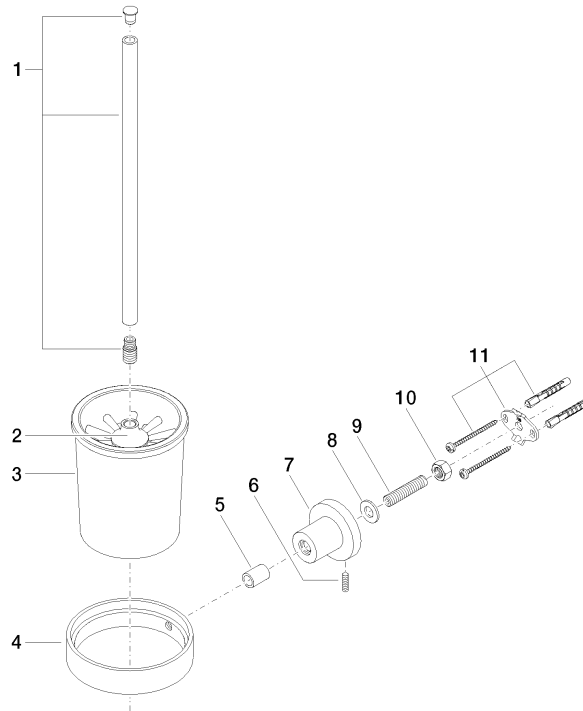

83 900 892 Product version from 4/1/2024

- crystal glass brush holder, matte
- brush, matte black
- width 110mm
- height 415 mm
- 180mm projection

	Brushed Dark Platinum	83 900 892-99
	Chrome	83 900 892-00
	Brushed Platinum	83 900 892-06
	Platinum	83 900 892-08
	Dark Chrome	83 900 892-19
	Brushed Durabronze (23kt Gold)	83 900 892-28
	Matte Black	83 900 892-33
	Brushed Gold (PVD)	83 900 892-37
	Brushed Dark Brass (PVD)	83 900 892-39
	Brushed Bronze (PVD)	83 900 892-42
	Brushed Dark Bronze (PVD)	83 900 892-43
	Brushed Champagne (22kt Gold)	83 900 892-46
	Champagne (22kt Gold)	83 900 892-47
	Brushed Chrome	83 900 892-93

Recommended miscellaneous

Brush matte black -

90 18 50 601
00 90

Recommended miscellaneous

**Brush handle - Brushed Dark
Platinum**

90 20 97 507
00-99

83 900 892 Product version from 4/1/2024

mm [inches]

Spare parts list

No.	Item Number	Name	Quantity used	Delivery time
10	09 23 10 026 90	Mounting Nut M10 -	1.00	14
9	08 18 50 586 90	Pipe Ø 10 x 45 mm -	1.00	14
4	08 17 20 634-99	Holder for toilet brush set Ø 110 x 25 mm - Brushed Dark Platinum	1.00	40
5	08 17 20 624-99	Sleeve Ø 14 x 10 x 19,50 mm - Brushed Dark Platinum	1.00	40
8	09 30 11 046 90	Washer Ø 10,5 -	1.00	14
11	05 17 20 739 00 90	Attachment set 150 x 65 x 10 mm -	1.00	14
1	90 20 97 507 00-99	Brush handle - Brushed Dark Platinum	1.00	40
2	90 18 50 601 00 90	Brush mat black -	1.00	14
7	08 17 89 505-99	Holder universal 60 x 100 x 60 mm - Brushed Dark Platinum	1.00	40
6	04 31 11 113 00 90	Mounting Threaded pin M5 x 12 mm -	1.00	14
3	90 90 04 008 00 82	Glass matte -	1.00	14