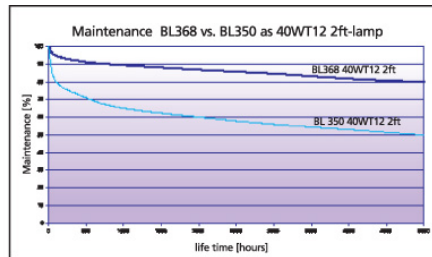

F15W T5 BL368
0000090

Technical drawings

Data table

GENERAL DATA

Product name	F15W T5 BL368
Technology	Special applications
Cap/Base	G5
Fixture rating	Enclosed
Operating temperature range (°C)	-15°C...+50°C
E-number FI	4940423

OPTICAL DATA

Adjustable chromaticity	N