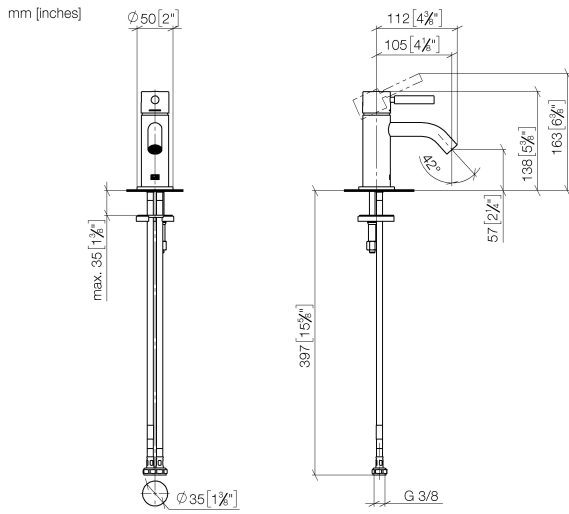

33 525 660 Product version up to 1/23/2020