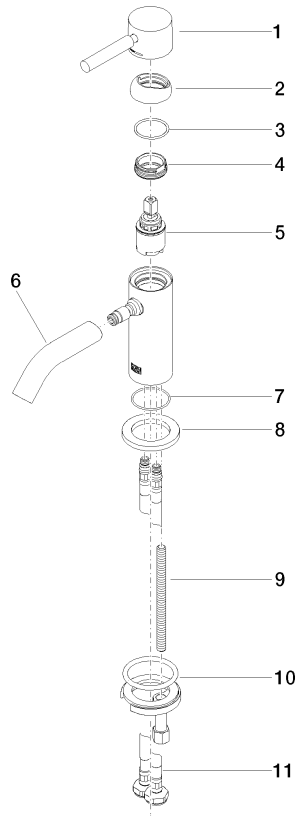

33 525 660 Product version up to 1/23/2020

- 105mm projection
- fixed spout
- circular, air-enriched flow
- height of mixer 138 mm
- height up to aerator 57 mm
- hole diameter 35 mm
- rosette Ø 50 mm optional
- 2x screw-in M 8 x 1 pressure hose, leak-tested
- max. flow 5.7 l/min
- lead-free
- This product can help a building meet the requirements of Green Building Rating Systems, e.g. LEED®, BREEAM®, DGNB
- WRAS

33 525 660 Product version up to 1/23/2020

Flow rate chart

Codes & Standards

DIN 4109

EN 817

ISO 3822

Scottish Water
Byelaws

UK Water Supply
Regulations

33 525 660 Product version up to 1/23/2020

Parts for other finishes can be found here: [Chrome](#)

Spare parts list

| No. | Item Number | Name | Quantity used | Delivery time |
|--|-----------------------|---|---------------|---------------|
| | 5 90 15 05 044 00 90 | Cartridge Ø 25 x 51 mm - | 1.00 | 14 |
| | 2 09 28 30 043-99 | Cover Ø 35,7 x 13 mm - Brushed Dark Platinum | 1.00 | 40 |
| | 10 04 30 11 038 00 90 | Mounting with O-ring Ø40 x 4mm Ø 52 x 1,5 mm - | 1.00 | 14 |
| | 3 09 14 10 120 90 | O-Ring NBR 885 26,7 x 1,78 mm - | 1.00 | 14 |
| | 7 09 14 10 202 90 | O-Ring EPDM 70 31,0 x 1,5 mm - | 1.00 | 14 |
| | 4 09 24 04 266 90 | Mounting Ø 28 x 10,8 mm - | 1.00 | 14 |
| | 6 90 11 06 212 00-99 | Spout 90 x 145 x 35 mm, 5,68 l/min. - Brushed Dark Platinum | 1.00 | - |
| Spare part can no longer be ordered, please order the replacement item | | | | |
| | 9 09 31 11 012 90 | Mounting Threaded bolt M8 x110 mm - | 1.00 | 14 |
| | 1 90 20 66 009 00-99 | Handle for washstand deck mounting Lever 39 x 30 x 100 mm - Brushed Dark Platinum | 1.00 | 40 |
| | 8 09 27 66 006-99 | Rosette Ø 50 x Ø 33mm x 5 mm - Brushed Dark Platinum | 1.00 | 40 |
| | 11 04 30 04 100 00 90 | High pressure hose M8x1 x 3/8" x 420 mm - | 2.00 | 14 |