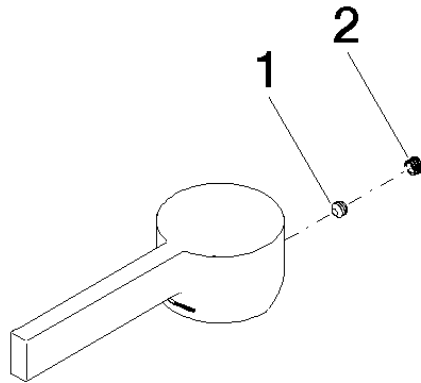

## Lever - Soft Black

SPARE PARTS

90 20 21 001 00

	Soft Black	90 20 21 001 00-69
	Chrome	90 20 21 001 00-00
	Brushed Nickel	90 20 21 001 00-70

## Lever - Soft Black

SPARE PARTS

---

90 20 21 001 00

Lever - Soft Black

SPARE PARTS

---

90 20 21 001 00

### Spare parts list

No.	Item Number	Name	Quantity used	Delivery time
2	90 31 20 109 00 90	Plug -	1.00	14
1	90 31 11 063 00 90	Mounting Threaded pin with hexagon socket with cup point M5 x 4 mm -	1.00	14