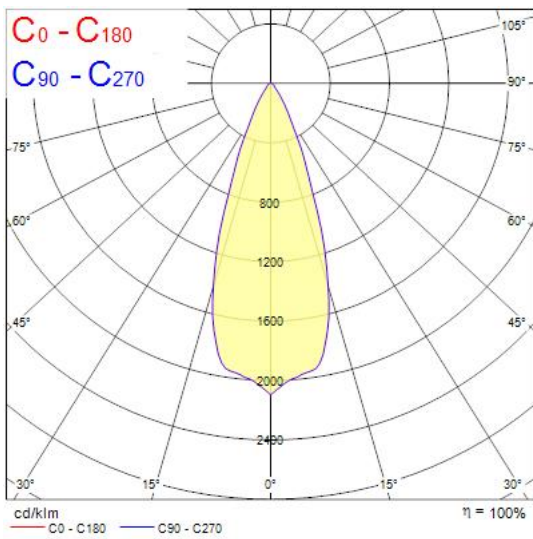

SYLFIRE LED FIXED 830 DIM WHITE DC 0059821

IP rating	IP65/20
IK rating	IK06
Product EAN number	5410288598215
Warranty	5 years
Dimming method	Mains: leading / trailing edge
Colour Code	830
Useful luminous flux (#use)	670

Photometry