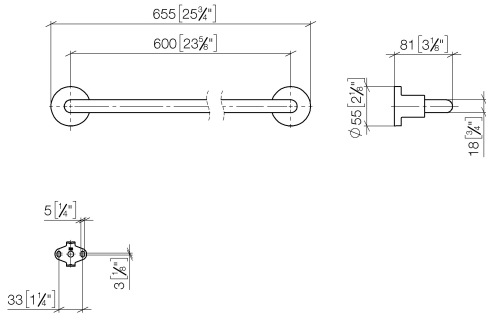

83 060 892 Product version from 4/1/2024

- gauge 600 mm
- width 655mm
- height 55 mm
- rosette Ø 55 mm
- 81mm projection

Fits TARA

	Brushed Dark Platinum	83 060 892-99
	Chrome	83 060 892-00
	Brushed Platinum	83 060 892-06
	Platinum	83 060 892-08
	Dark Chrome	83 060 892-19
	Brushed Durabronze (23kt Gold)	83 060 892-28
	Matte Black	83 060 892-33
	Brushed Gold (PVD)	83 060 892-37
	Brushed Dark Brass (PVD)	83 060 892-39
	Brushed Bronze (PVD)	83 060 892-42
	Brushed Dark Bronze (PVD)	83 060 892-43
	Brushed Champagne (22kt Gold)	83 060 892-46
	Champagne (22kt Gold)	83 060 892-47
	Brushed Chrome	83 060 892-93

83 060 892 Product version from 4/1/2024

mm [inches]

83 060 892 Product version from 4/1/2024

Parts for other finishes can be found here: [Chrome](#)

Spare parts list

No.	Item Number	Name	Quantity used	Delivery time
5	09 30 30 071 90	Mounting Hexagonal bolt with thread as far as head M10 x 20 mm -	2.00	14
6	05 17 20 739 00 90	Attachment set 150 x 65 x 10 mm -	2.00	14
4	09 30 11 046 90	Washer Ø 10,5 -	2.00	14
1	05 28 22 589 00-99	Holder for towel rail 618 x 42 x 23 mm - Brushed Dark Platinum	1.00	40
3	04 31 11 113 00 90	Mounting Threaded pin M5 x 12 mm -	2.00	14
2	08 17 89 505-99	Holder universal 60 x 100 x 60 mm - Brushed Dark Platinum	2.00	40