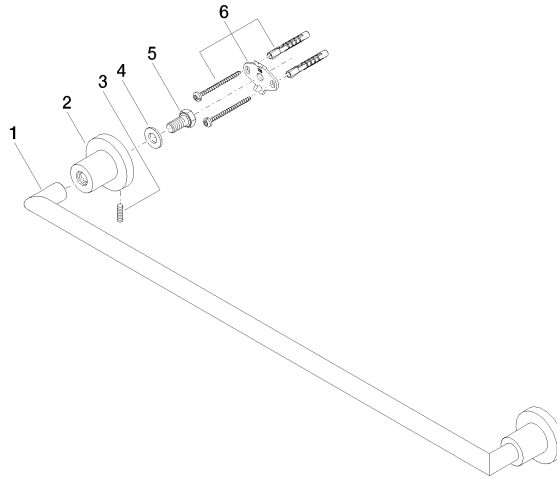

83 060 892 Product version from 4/1/2024

- gauge 600 mm
- width 655mm
- height 55 mm
- rosette Ø 55 mm
- 81mm projection

Fits TARA

	Brushed Dark Platinum	83 060 892-99
	Chrome	83 060 892-00
	Brushed Platinum	83 060 892-06
	Platinum	83 060 892-08
	Dark Chrome	83 060 892-19
	Brushed Durabronze (23kt Gold)	83 060 892-28
	Matte Black	83 060 892-33
	Brushed Gold (PVD)	83 060 892-37
	Brushed Dark Brass (PVD)	83 060 892-39
	Brushed Bronze (PVD)	83 060 892-42
	Brushed Dark Bronze (PVD)	83 060 892-43
	Brushed Champagne (22kt Gold)	83 060 892-46
	Champagne (22kt Gold)	83 060 892-47
	Brushed Chrome	83 060 892-93

83 060 892 Product version from 4/1/2024

mm [inches]

83 060 892 Product version from 4/1/2024

Parts for other finishes can be found here: [Chrome](#)

Spare parts list

No.	Item Number	Name	Quantity used	Delivery time
5	09 30 30 071 90	Mounting Hexagonal bolt with thread as far as head M10 x 20 mm -	2.00	14
6	05 17 20 739 00 90	Attachment set 150 x 65 x 10 mm -	2.00	14
4	09 30 11 046 90	Washer Ø 10,5 -	2.00	14
1	05 28 22 589 00-99	Holder for towel rail 618 x 42 x 23 mm - Brushed Dark Platinum	1.00	40
3	04 31 11 113 00 90	Mounting Threaded pin M5 x 12 mm -	2.00	14
2	08 17 89 505-99	Holder universal 60 x 100 x 60 mm - Brushed Dark Platinum	2.00	40