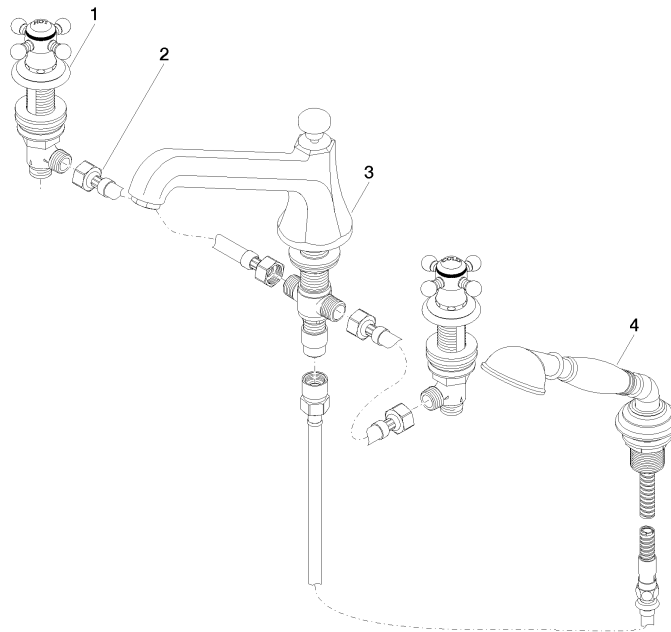

27 502 360 Product version from 7/31/2009

Spare parts list

No.	Item Number	Name	Quantity used	Delivery time
3	13 502 380-99	MADISON Bath spout with diverter for deck mounting - Brushed Dark Platinum	1.00	-
Spare part can no longer be ordered, please order the replacement item				
2	12 502 970 90	High pressure hose 1/2" x 1/2" x 400 mm -	2.00	14
4	27 703 360-99	MADISON Hand shower set for bath rim or tile edge installation - Brushed Dark Platinum	1.00	-
Spare part can no longer be ordered, please order the replacement item				
1	20 000 360-99	MADISON Deck valve clockwise closing cold or hot - Brushed Dark Platinum	2.00	-
Spare part can no longer be ordered, please order the replacement item