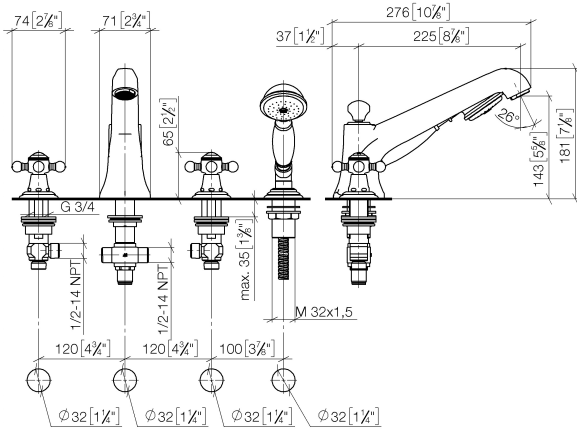

27 502 360 Product version from 7/31/2009
mm [inches]