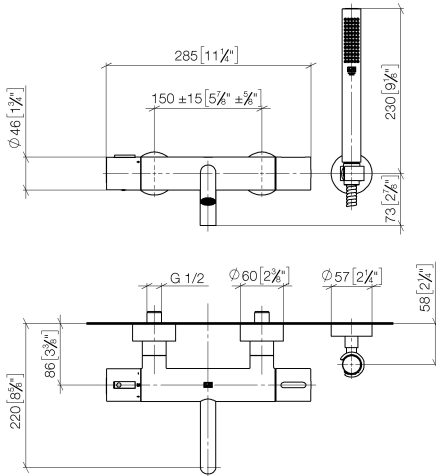

**META Bath thermostat for wall mounting with hand shower set - Brushed
Platinum**

META

34 234 979 Product version from 7/1/2023

- spout: circular, air-enriched flow
- max. flow 16.9 l/min at 3 bar flow pressure
- Hand shower: COMPACT RAIN, max. flow rate 6.8 l/min (at 3 bar)
- complete hand shower set with anti-scale system
- rotary diverter with volume control and shut-off function
- slide-on rosettes Ø 60 mm
- 210mm projection
- 1/2" connection
- gauge 150 mm - 15 mm
- metal shower hose 1250mm with integrated anti-twist protection
- shower holder rosette Ø 57mm

Intrinsic protection against back flow.

	Brushed Platinum	34 234 979-06
	Chrome	34 234 979-00
	Dark Chrome	34 234 979-19
	Light Gold (PVD)	34 234 979-26
	Brushed Light Gold (PVD)	34 234 979-27
	Matte Black	34 234 979-33
	Brushed Gold (PVD)	34 234 979-37
	Brushed Dark Brass (PVD)	34 234 979-39
	Brushed Bronze (PVD)	34 234 979-42
	Brushed Dark Bronze (PVD)	34 234 979-43
	Brushed Chrome	34 234 979-93
	Brushed Dark Platinum	34 234 979-99

34 234 979 Product version from 7/1/2023
mm [inches]

Flow rate chart

Codes & Standards

DIN 4109

EN 1717

ISO 3822

Ü-Zeichen

META Bath thermostat for wall mounting with hand shower set - Brushed Platinum

META

34 234 979 Product version from 7/1/2023

Parts for other finishes can be found here: [Chrome](#)

Spare parts list

No.	Item Number	Name	Quantity used	Delivery time
4	28 019 979-06	Hand shower - Brushed Platinum	1.00	-
Spare part can no longer be ordered, please order the replacement item				
1	34 201 979-06	META Bath thermostat for wall mounting without shower set - Brushed Platinum	1.00	20
2	28 050 920-06	CIRCLE Wall bracket - Brushed Platinum	1.00	-
Spare part can no longer be ordered, please order the replacement item				
3	90 30 02 072 00-06	Metal shower hose 1/2" x 3/8" x 1250 mm - Brushed Stainless Steel / Platinum Matt	1.00	20