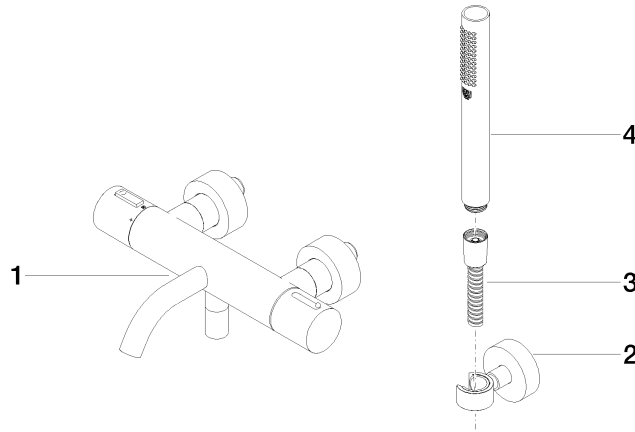

**META Bath thermostat for wall mounting with hand shower set - Brushed
Platinum**

META

34 234 979 Product version from 7/1/2023

- spout: circular, air-enriched flow
- max. flow 16.9 l/min at 3 bar flow pressure
- Hand shower: COMPACT RAIN, max. flow rate 6.8 l/min (at 3 bar)
- complete hand shower set with anti-scale system
- rotary diverter with volume control and shut-off function
- slide-on rosettes Ø 60 mm
- 210mm projection
- 1/2" connection
- gauge 150 mm - 15 mm
- metal shower hose 1250mm with integrated anti-twist protection
- shower holder rosette Ø 57mm

34 234 979 Product version from 7/1/2023
mm [inches]

Flow rate chart

Codes & Standards

DIN 4109

EN 1717

ISO 3822

Ü-Zeichen

META Bath thermostat for wall mounting with hand shower set - Brushed Platinum

META

34 234 979 Product version from 7/1/2023

Certificates and sustainability

LGA_18

Belgaqua_21-032-2 EPD-DOR-20230287 Belgaqua_25-342-2
-IBA1-EN
Environmental.prod
uct-declarat

META Bath thermostat for wall mounting with hand shower set - Brushed Platinum

META

34 234 979 Product version from 7/1/2023

Parts for other finishes can be found here: [Chrome](#)

Spare parts list

No.	Item Number	Name	Quantity used	Delivery time
4	28 019 979-06	Hand shower - Brushed Platinum	1.00	-
Spare part can no longer be ordered, please order the replacement item				
1	34 201 979-06	META Bath thermostat for wall mounting without shower set - Brushed Platinum	1.00	20
2	28 050 920-06	CIRCLE Wall bracket - Brushed Platinum	1.00	-
Spare part can no longer be ordered, please order the replacement item				
3	90 30 02 072 00-06	Metal shower hose 1/2" x 3/8" x 1250 mm - Brushed Stainless Steel / Platinum Matt	1.00	20