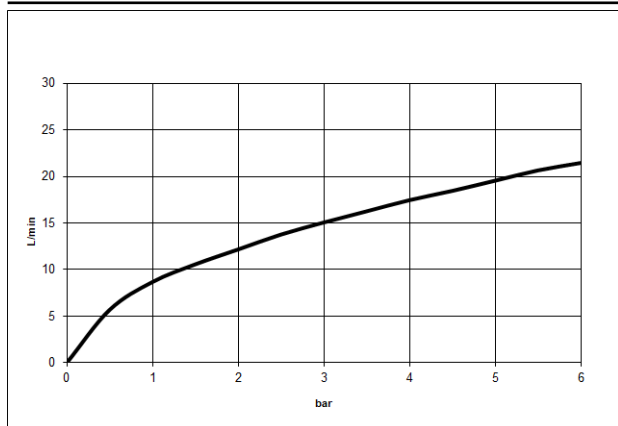

Flow rate chart

Codes & Standards

DIN 4109

EN 1717

ISO 3822

Ü-Zeichen