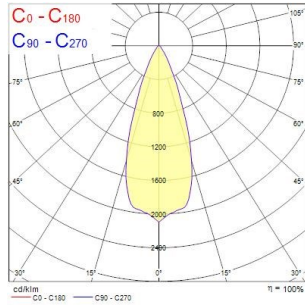

SylFire IP65

SYLFIRE LED FIXED 830 DIM WHITE DC

0059821

Product features

- IP65 from the front LED downlight, fire rated for 30, 60 and 90 minutes. 8W up to 620 lumen output.

PRODUCT OVERVIEW

Product name	SYLFIRE LED FIXED 830 DIM WHITE DC
Technology	LED
Housing	Aluminium
Mount	Ceiling recessed mounting
Environment	Indoor
General application	Residential & Consumer
ETIM Class	EC001744
Warranty	5 years
Useful luminous flux (Fuse)	670
Fixture luminous flux (lm)	670
Luminaire efficacy (lm/W)	84
Correlated colour temperature (k)	3000
Colour Code	830
Light colour	Warm White
CRI (Ra)	80
Colour Variation Initial (SDCM)	SDCM6
Beam Angle (°)	40
Photobiological Risk Group	RG1
Total power consumption (W)	8
Electrical protection	Class II
Dimmable	Yes
Dimming method	Mains: leading / trailing edge
Minimum dimming level (%)	10
Housing colour	White
IP rating	IP65/20
IK rating	IK06
Product EAN number	5410288598215

PHOTOMETRY

SylFire IP65 SYLFIRE LED FIXED 830 DIM WHITE DC 0059821

TECHNICAL DRAWINGS