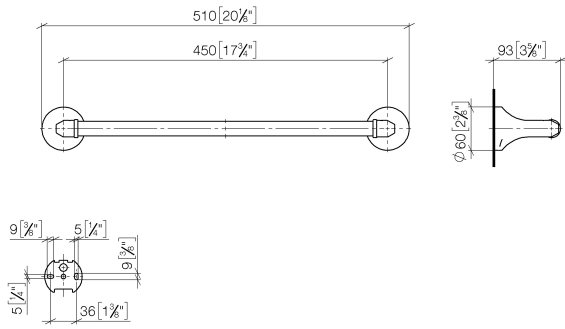

83 045 361 Product version from 7/3/2016

- gauge 450 mm
- width 510mm
- height 60 mm
- rosette Ø 60 mm
- 90mm projection

	Brushed Dark Platinum	83 045 361-99
	Chrome	83 045 361-00
	Brushed Platinum	83 045 361-06
	Platinum	83 045 361-08
	Durabronze (23kt Gold)	83 045 361-09
	Brushed Durabronze (23kt Gold)	83 045 361-28
	Brushed Gold (PVD)	83 045 361-37
	Brushed Dark Brass (PVD)	83 045 361-39
	Brushed Bronze (PVD)	83 045 361-42

Recommended miscellaneous

- MADISON Mounting for towel bar/tumbler mounting on two sides -** 12 358 970 90
- for towel bar mounting plus towel bar mounting on back.

83 045 361 Product version from 7/3/2016

mm [inches]

Spare parts list

No.	Item Number	Name	Quantity used	Delivery time
2	04 31 11 140 00 90	Mounting Threaded pin M6 x 10 mm -	2.00	14
1	05 17 97 507 00 90	Attachment set 52 x 45 x 70 mm -	2.00	14