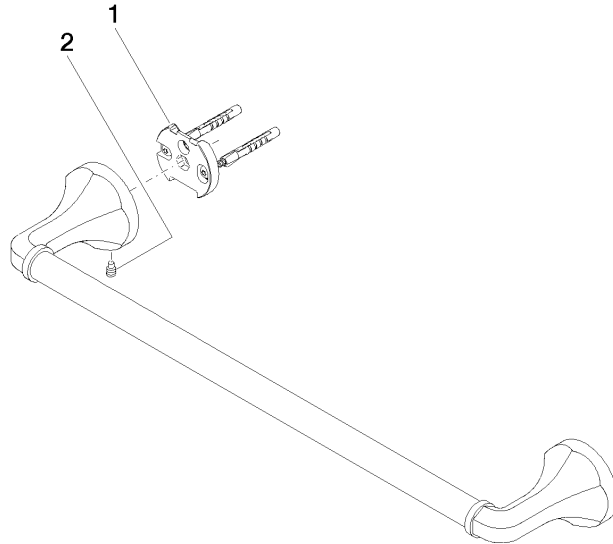

83 045 361 Product version from 7/3/2016

- gauge 450 mm
- width 510mm
- height 60 mm
- rosette Ø 60 mm
- 90mm projection

	Brushed Dark Platinum	83 045 361-99
	Chrome	83 045 361-00
	Brushed Platinum	83 045 361-06
	Platinum	83 045 361-08
	Durabronze (23kt Gold)	83 045 361-09
	Brushed Durabronze (23kt Gold)	83 045 361-28
	Brushed Gold (PVD)	83 045 361-37
	Brushed Dark Brass (PVD)	83 045 361-39
	Brushed Bronze (PVD)	83 045 361-42

Recommended miscellaneous

- MADISON Mounting for towel bar/tumbler mounting on two sides -** 12 358 970 90
- for towel bar mounting plus towel bar mounting on back.

83 045 361 Product version from 7/3/2016

mm [inches]

Spare parts list

No.	Item Number	Name	Quantity used	Delivery time
2	04 31 11 140 00 90	Mounting Threaded pin M6 x 10 mm -	2.00	14
1	05 17 97 507 00 90	Attachment set 52 x 45 x 70 mm -	2.00	14