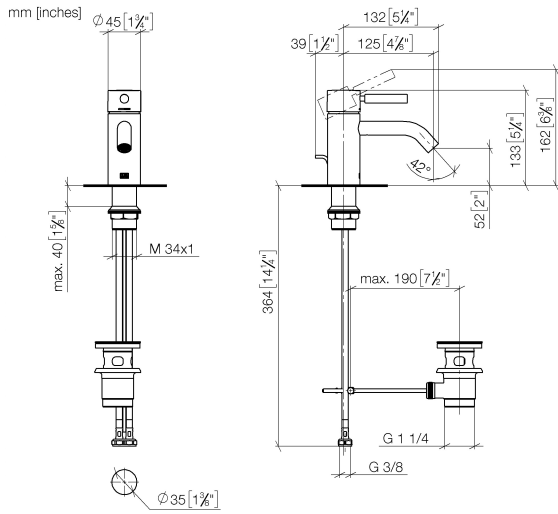

33 501 660 Product version up to 1/23/2020

- 125mm projection
- fixed spout
- circular, air-enriched flow
- height of mixer 133 mm
- height up to aerator 52 mm
- hole diameter 35 mm
- 2x screw-in M 8 x 1 pressure hose, leak-tested
- max. flow 5.7 l/min
- lead-free
- This product can help a building meet the requirements of Green Building Rating Systems, e.g. LEED®, BREEAM®, DGNB
- WRAS

33 501 660 Product version up to 1/23/2020

Flow rate chart

Codes & Standards

DIN 4109

EN 817

ISO 3822

Scottish Water
Byelaws

UK Water Supply
Regulations

Ü-Zeichen

META Single-lever basin mixer with pop-up waste - Matte Black

META

33 501 660 Product version up to 1/23/2020

Certificates and sustainability

DVGW_DW-
6506DN0

LGA_29

EPD-DOR-20230287 WRAS_251102
-IBA1-EN
Environmental.prod
uct-declarat

33 501 660 Product version up to 1/23/2020

Parts for other finishes can be found here: [Chrome](#)

Spare parts list

No.	Item Number	Name	Quantity used	Delivery time
	5 90 15 05 044 00 90	Cartridge Ø 25 x 51 mm -	1.00	14
	8 04 23 10 044 07 90	Attachment set with seals M34 x 1 -	1.00	14
	9 04 30 04 100 00 90	High pressure hose M8x1 x 3/8" x 420 mm -	2.00	14
	3 09 14 10 091 90	O-Ring NBR 70 26,5 x 1,72 mm -	1.00	14
	10 90 11 01 001 00-33	Basin Waste - Matte Black	1.00	40
	7 90 11 06 206 00-33	Spout 90 x 145 x 35 mm - Matte Black	1.00	40
	2 09 28 30 041-33	Cover Ø 50 x 76,8 mm - Matte Black	1.00	40
	1 90 20 66 002 00-33	Handle for washstand deck mounting Lever 52 x 35 x 117 mm - Matte Black	1.00	40
	6 09 31 09 110-33	Pull rod for pop-up waste Ø 4 x 384 mm - Matte Black	1.00	40
	4 09 24 04 266 90	Mounting Ø 28 x 10,8 mm -	1.00	14