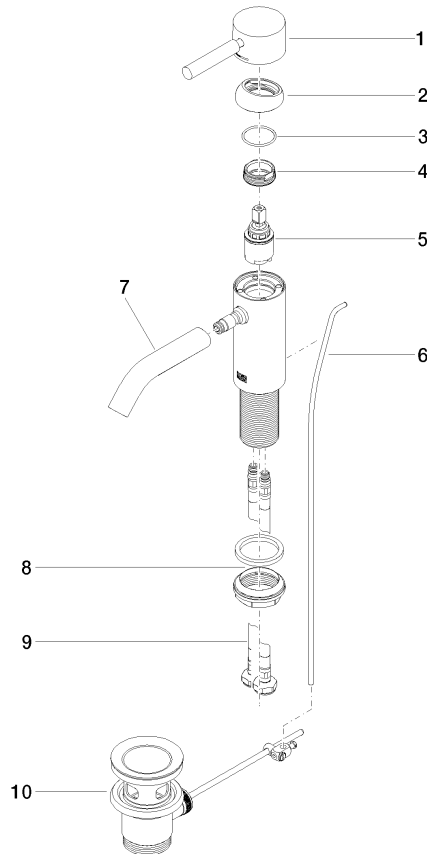

33 501 660 Product version up to 1/23/2020

- 125mm projection
- fixed spout
- circular, air-enriched flow
- height of mixer 133 mm
- height up to aerator 52 mm
- hole diameter 35 mm
- 2x screw-in M 8 x 1 pressure hose, leak-tested
- max. flow 5.7 l/min
- lead-free
- This product can help a building meet the requirements of Green Building Rating Systems, e.g. LEED®, BREEAM®, DGNB
- WRAS

33 501 660 Product version up to 1/23/2020

Flow rate chart

Codes & Standards

DIN 4109

EN 817

ISO 3822

Scottish Water
Byelaws

UK Water Supply
Regulations

Ü-Zeichen

META Single-lever basin mixer with pop-up waste - Matte Black

META

33 501 660 Product version up to 1/23/2020

Certificates and sustainability

DVGW_DW-
6506DN0

LGA_29

EPD-DOR-20230287 WRAS_251102
-IBA1-EN
Environmental.prod
uct-declarat

33 501 660 Product version up to 1/23/2020

Parts for other finishes can be found here: [Chrome](#)

Spare parts list

No.	Item Number	Name	Quantity used	Delivery time
	5 90 15 05 044 00 90	Cartridge Ø 25 x 51 mm -	1.00	14
	8 04 23 10 044 07 90	Attachment set with seals M34 x 1 -	1.00	14
	9 04 30 04 100 00 90	High pressure hose M8x1 x 3/8" x 420 mm -	2.00	14
	3 09 14 10 091 90	O-Ring NBR 70 26,5 x 1,72 mm -	1.00	14
	10 90 11 01 001 00-33	Basin Waste - Matte Black	1.00	40
	7 90 11 06 206 00-33	Spout 90 x 145 x 35 mm - Matte Black	1.00	40
	2 09 28 30 041-33	Cover Ø 50 x 76,8 mm - Matte Black	1.00	40
	1 90 20 66 002 00-33	Handle for washstand deck mounting Lever 52 x 35 x 117 mm - Matte Black	1.00	40
	6 09 31 09 110-33	Pull rod for pop-up waste Ø 4 x 384 mm - Matte Black	1.00	40
	4 09 24 04 266 90	Mounting Ø 28 x 10,8 mm -	1.00	14