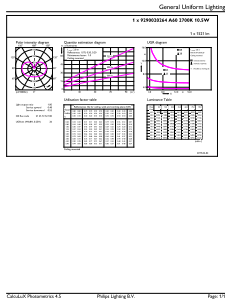

Maatschets

Product	D	C
CorePro LEDBulbND10.5-100W E27A60 827FRG	60 mm	104 mm

CorePro LEDbulb - Glas

Fotometrische gegevens

General uniform lighting - CorePro LEDBulbND10.5-100W E27A60 827FRG

Spectral Power Distribution Colour - CorePro LEDBulbND10.5-100W E27A60 827FRG