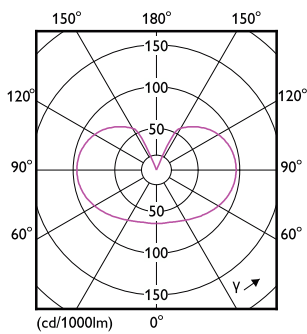

Maatschets

Product	D	C
CorePro LEDBulbND10.5-100W E27A60 827FRG	60 mm	104 mm

CorePro LEDbulb - Glas

Fotometrische gegevens

General uniform lighting - CorePro LEDBulbND10.5-100W E27A60 827FRG

Spectral Power Distribution Colour - CorePro LEDBulbND10.5-100W E27A60 827FRG