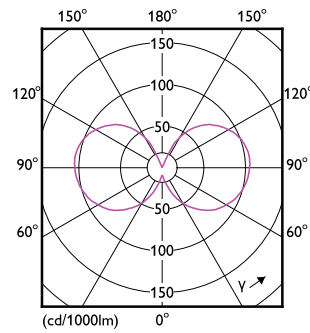

Light Distribution Diagram - CorePro LEDCandleND6.5-60W B35 E14840CLG