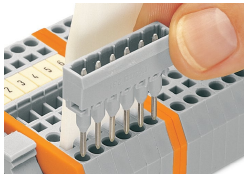

Color: ■ gray

Technical data

Number of spacings	5 -times
--------------------	----------

Physical data

Depth	150 mm / 5.91 inches
Pin spacing	5/5.08 mm

Mechanical data

Suitable	for male and female connectors with CAGE CLAMP® connection
----------	--

Documentation

Bid Text			
280-435	19.02.2019	xml 2.56 KB	↓
280-435	11.09.2017	doc 23.50 KB	↓

Installation Notes

Inserting a male connector via multipole operating tool.