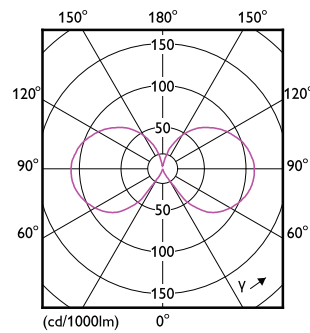

General uniform lighting - CorePro LEDBulbND17-150W E27 A67 827 CLG

Light Distribution Diagram - CorePro LEDBulbND17-150W E27 A67 827 CLG