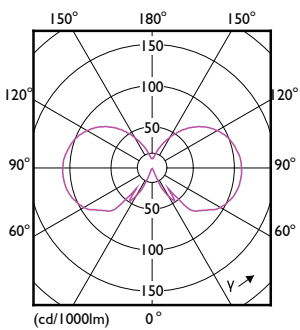

Maatschets

Product	D	C
CorePro LEDBulbND 7-60W E27 WW A60 CL G	60 mm	104 mm

CorePro LEDbulb - Glas

Fotometrische gegevens

General uniform lighting - CorePro LEDBulbND 7-60W E27 WW A60 CL G

Spectral Power Distribution Colour - CorePro LEDBulbND 7-60W E27 WW A60 CL G

Light Distribution Diagram - CorePro LEDBulbND 7-60W E27 WW A60 CL G

Levensduur

Life Expectancy Diagram

Lumen Maintenance Diagram - CorePro LEDBulbND 7-60W E27 WW A60 CL G

CorePro LEDbulb - Glas