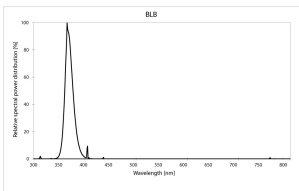

PHOTOMETRY