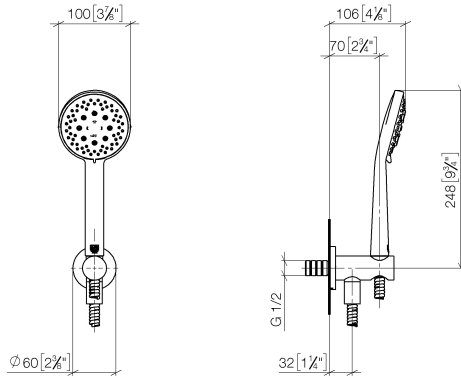

27 803 660 Product version from 8/1/2018 to 6/3/2020

- COMPACT RAIN, max. flow rate 15 l/min (at 3 bar)
- three settings: normal flow, soft flow, massage flow
- with anti-scale system
- 3/8" shower outlet
- metal shower hose 1250mm with integrated anti-twist protection
- rosette Ø 60 mm
- 1/2" connection
- Function from: 7 l/min

Intrinsic protection against back flow.

Recommended miscellaneous

- Concealed wall elbow -**
- min. recess depth 90 mm
  - max. recess depth 163 mm

35 085 970 90

Recommended miscellaneous

- Concealed wall elbow -**
- min. recess depth 90 mm
  - max. recess depth 163 mm

35 085 970 90

27 803 660 Product version from 8/1/2018 to 6/3/2020

mm [inches]

Flow rate chart

Codes & Standards

DIN 4109

EN 1717

ISO 3822

### Certificates and sustainability

LGA\_29

Belgaqua\_24-007-2 LGA\_29

WRAS\_250402

Spare parts list

No.	Item Number	Name	Quantity used	Delivery time
2	28 490 660-99	Wall elbow with integrated shower holder - Brushed Dark Platinum	1.00	40
1	28 014 979-99	Hand shower 7.6 l/min - Brushed Dark Platinum	1.00	-
Spare part can no longer be ordered, please order the replacement item				
	28018979-99	Hand shower 100 mm - Brushed Dark Platinum		
4	90 14 20 026 00 90	Washer 14 x 8 x 2 mm Centellen WS 3820 -	1.00	14
3	90 30 02 072 00-99	Metal shower hose 1/2" x 3/8" x 1250 mm - Brushed Dark Platinum	1.00	40