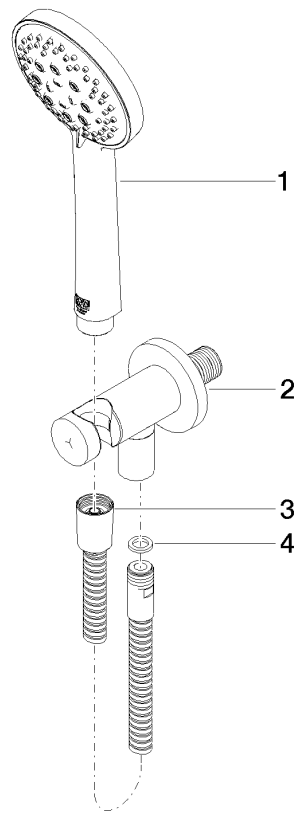

27 803 660 Product version from 8/1/2018 to 6/3/2020

- COMPACT RAIN, max. flow rate 15 l/min (at 3 bar)
- three settings: normal flow, soft flow, massage flow
- with anti-scale system
- 3/8" shower outlet
- metal shower hose 1250mm with integrated anti-twist protection
- rosette Ø 60 mm
- 1/2" connection
- Function from: 7 l/min

Intrinsic protection against back flow.

Recommended miscellaneous

- Concealed wall elbow -**
- min. recess depth 90 mm
  - max. recess depth 163 mm

35 085 970 90

Recommended miscellaneous

- Concealed wall elbow -**
- min. recess depth 90 mm
  - max. recess depth 163 mm

## Hand shower set with integrated shower holder - Brushed Dark Platinum

SERIES SPECIFIC

27 803 660 Product version from 8/1/2018 to 6/3/2020

### Certificates and sustainability

LGA\_29

Belgaqua\_24-007-2 LGA\_29

WRAS\_250402

Spare parts list

No.	Item Number	Name	Quantity used	Delivery time
2	28 490 660-99	Wall elbow with integrated shower holder - Brushed Dark Platinum	1.00	40
1	28 014 979-99	Hand shower 7.6 l/min - Brushed Dark Platinum	1.00	-
Spare part can no longer be ordered, please order the replacement item				
	28018979-99	Hand shower 100 mm - Brushed Dark Platinum		
4	90 14 20 026 00 90	Washer 14 x 8 x 2 mm Centellen WS 3820 -	1.00	14
3	90 30 02 072 00-99	Metal shower hose 1/2" x 3/8" x 1250 mm - Brushed Dark Platinum	1.00	40