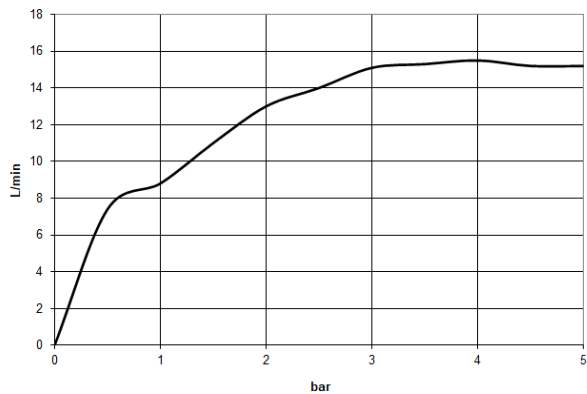

27 803 660 Product version from 8/1/2018 to 6/3/2020

- COMPACT RAIN, max. flow rate 15 l/min (at 3 bar)
- three settings: normal flow, soft flow, massage flow
- with anti-scale system
- 3/8" shower outlet
- metal shower hose 1250mm with integrated anti-twist protection
- rosette Ø 60 mm
- 1/2" connection
- Function from: 7 l/min

Intrinsic protection against back flow.

Recommended miscellaneous

- Concealed wall elbow -**
- min. recess depth 90 mm
  - max. recess depth 163 mm

35 085 970 90

Recommended miscellaneous

- Concealed wall elbow -**
- min. recess depth 90 mm
  - max. recess depth 163 mm

35 085 970 90

27 803 660 Product version from 8/1/2018 to 6/3/2020

mm [inches]

Flow rate chart

Codes & Standards

DIN 4109

EN 1717

ISO 3822