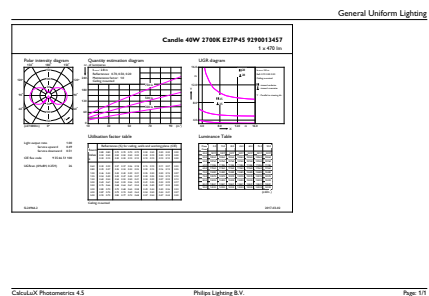

General uniform lighting - CorePro LEDLusterND4.3-40W E27 827P45FRG