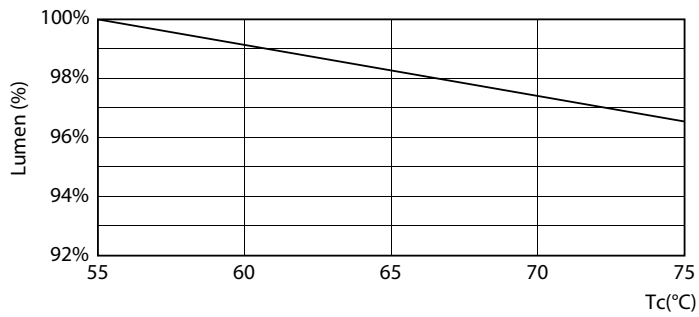

Lumen Maintenance Diagram - CorePro LEDtube 1500mm UO 25.9W 865 T8

Lumen Maintenance Diagram - CorePro LEDtube 1500mm UO 25.9W 865 T8