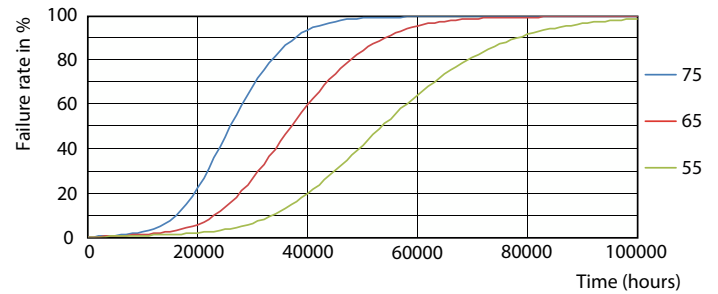

General uniform lighting - CorePro LEDtube 1500mm UO 25.9W 865 T8

Light Distribution Diagram - CorePro LEDtube 1500mm UO 25.9W 865 T8

Levensduur

Life Expectancy Diagram

FailureRate

CorePro LEDtube EM/Mains T8