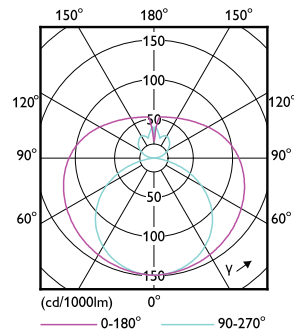

Light Distribution Diagram - CorePro LEDtube 1500mm UO 25.9W 865 T8