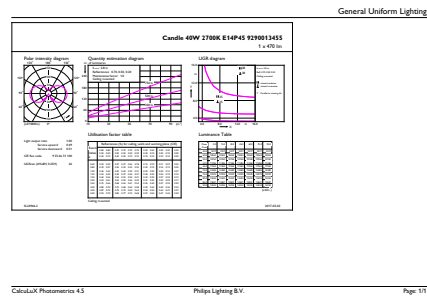

General uniform lighting - CorePro LEDLusterND4.3-40W E14 827P45FRG