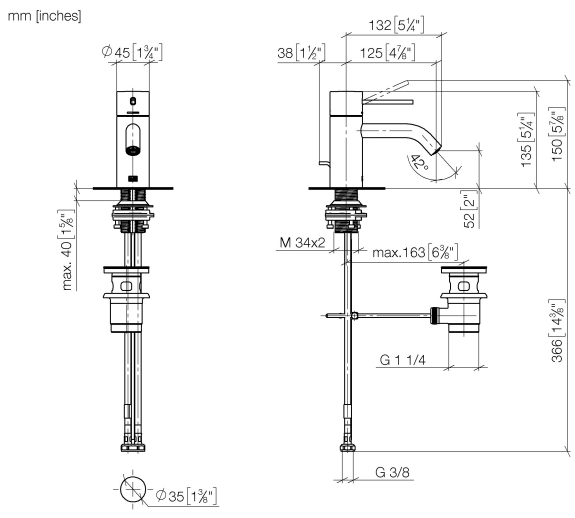

33 501 662 Product version up to 1/23/2020

- 125mm projection
- fixed spout
- circular, air-enriched flow
- height of mixer 134 mm
- height up to aerator 52 mm
- hole diameter 35 mm
- 2x screw-in M 8 x 1 pressure hose, leak-tested
- max. flow 5.7 l/min
- lead-free
- This product can help a building meet the requirements of Green Building Rating Systems, e.g. LEED®, BREEAM®, DGNB
- WRAS

33 501 662 Product version up to 1/23/2020

Flow rate chart

Codes & Standards

DIN 4109

ISO 3822

Scottish Water
Byelaws

UK Water Supply
Regulations

Ü-Zeichen

META META SLIM Single-lever basin mixer with pop-up waste - Matte Black

META

33 501 662 Product version up to 1/23/2020

Certificates and sustainability

LGA_29	EPD-DOR-20230287 WRAS_251102 -IBA1-EN Environmental.prod uct-declarat
--------	--

33 501 662 Product version up to 1/23/2020

Parts for other finishes can be found here: [Chrome](#)

Spare parts list

No.	Item Number	Name	Quantity used	Delivery time
	3 90 15 05 044 00 90	Cartridge Ø 25 x 51 mm -	1.00	14
	7 04 30 04 100 00 90	High pressure hose M8x1 x 3/8" x 420 mm -	2.00	14
	5 90 11 06 206 00-33	Spout 90 x 145 x 35 mm - Matte Black	1.00	40
	8 90 11 01 001 00-33	Basin Waste - Matte Black	1.00	40
	6 04 23 10 044 07 90	Attachment set with seals M34 x 1 -	1.00	14
	1 90 20 66 020 00-33	Handle for washstand deck mounting Kinematics Lever Ø 45 x 33 x115 mm - Matte Black	1.00	40
	4 09 31 09 110-33	Pull rod for pop-up waste Ø 4 x 384 mm - Matte Black	1.00	40
	2 90 24 04 536 00 90	Union piece Ø 58 x 23 mm -	1.00	-