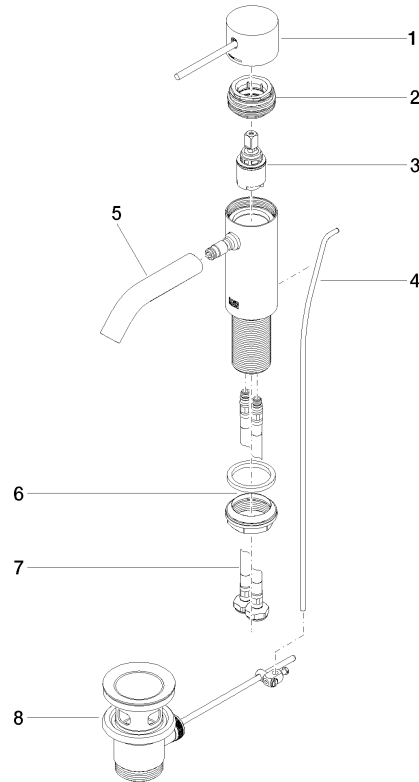

33 501 662 Product version up to 1/23/2020

- 125mm projection
- fixed spout
- circular, air-enriched flow
- height of mixer 134 mm
- height up to aerator 52 mm
- hole diameter 35 mm
- 2x screw-in M 8 x 1 pressure hose, leak-tested
- max. flow 5.7 l/min
- lead-free
- This product can help a building meet the requirements of Green Building Rating Systems, e.g. LEED®, BREEAM®, DGNB
- WRAS

META META SLIM Single-lever basin mixer with pop-up waste - Matte Black

META

33 501 662 Product version up to 1/23/2020

Certificates and sustainability

LGA_29	EPD-DOR-20230287 WRAS_251102 -IBA1-EN Environmental.prod uct-declarat
--------	--

33 501 662 Product version up to 1/23/2020

Parts for other finishes can be found here: [Chrome](#)

Spare parts list

No.	Item Number	Name	Quantity used	Delivery time
	3 90 15 05 044 00 90	Cartridge Ø 25 x 51 mm -	1.00	14
	7 04 30 04 100 00 90	High pressure hose M8x1 x 3/8" x 420 mm -	2.00	14
	5 90 11 06 206 00-33	Spout 90 x 145 x 35 mm - Matte Black	1.00	40
	8 90 11 01 001 00-33	Basin Waste - Matte Black	1.00	40
	6 04 23 10 044 07 90	Attachment set with seals M34 x 1 -	1.00	14
	1 90 20 66 020 00-33	Handle for washstand deck mounting Kinematics Lever Ø 45 x 33 x115 mm - Matte Black	1.00	40
	4 09 31 09 110-33	Pull rod for pop-up waste Ø 4 x 384 mm - Matte Black	1.00	40
	2 90 24 04 536 00 90	Union piece Ø 58 x 23 mm -	1.00	-

Spare part can no longer be ordered, please order the replacement item

9024045570090

Fastening nut incl. filter -