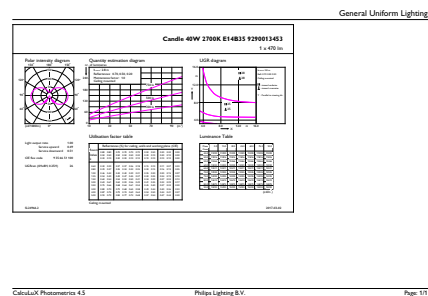

General uniform lighting - CorePro LEDCandleND4.3-40W E14 827B35FRG