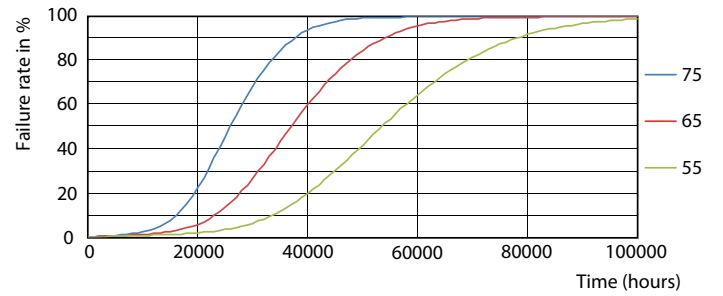

General uniform lighting - CorePro LEDtube 1500mm UO 25.9W 840 T8

Light Distribution Diagram - CorePro LEDtube 1500mm UO 25.9W 840 T8

Levensduur

Life Expectancy Diagram

FailureRate

CorePro LEDtube EM/Mains T8