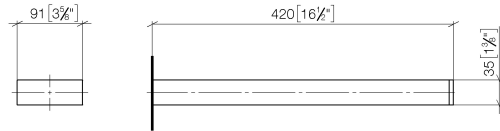

Towel bar in two parts non-swivel - Brushed Dark Platinum

SERIES SPECIFIC

83 210 780 Product version from 3/12/2018

- width 90mm
- height 35 mm
- 420mm projection

	Brushed Dark Platinum	83 210 780-99
	Chrome	83 210 780-00
	Brushed Platinum	83 210 780-06
	Platinum	83 210 780-08
	Dark Chrome	83 210 780-19
	Brushed Light Gold (PVD)	83 210 780-27
	Brushed Durabronze (23kt Gold)	83 210 780-28
	Brushed Gold (PVD)	83 210 780-37
	Brushed Dark Brass (PVD)	83 210 780-39
	Brushed Bronze (PVD)	83 210 780-42
	Brushed Dark Bronze (PVD)	83 210 780-43
	Brushed Champagne (22kt Gold)	83 210 780-46
	Champagne (22kt Gold)	83 210 780-47

83 210 780 Product version from 3/12/2018

mm [inches]

83 210 780 Product version from 3/12/2018

Parts for other
finishes can be found
here: [Chrome](#)