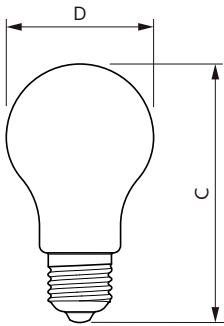

Maatschets

Product	D	C
CorePro LEDBulbND10.5-100W E27A60 827CLG	60 mm	104 mm

Fotometrische gegevens

Light Distribution Diagram - CorePro LEDBulbND10.5-100W E27A60 827CLG

Spectral Power Distribution Colour - CorePro LEDBulbND10.5-100W E27A60 827CLG