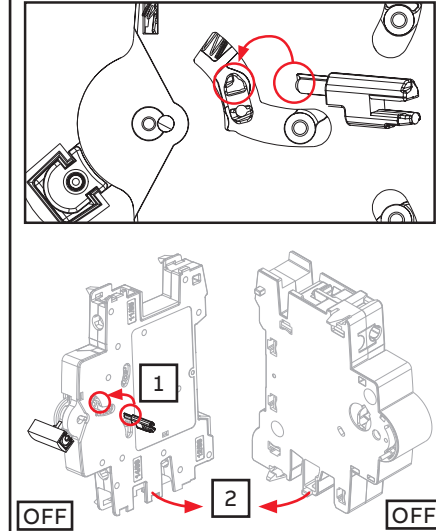

Connection with
DS301C (6/10 kA)
not:
DS301C L (4.5 kA)

Check
accessory
compatibility

✓ SCC-IH6R
✓ SCC-S6R

Connection with
S2C-H6R
S2C-S/H6R
S3C-H6R
S3C-H-S/H6R

Connection with
S2C-UA
S3C-UA

Connection with
S3C-A
F2C-A
S2C-OVP