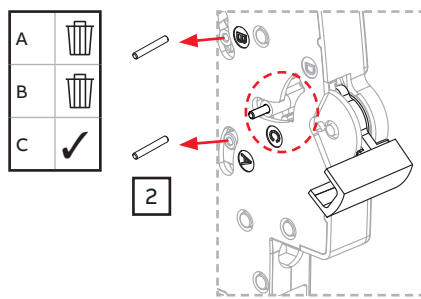

Connection with
DS301C (6/10 kA)
not:
DS301C L (4.5 kA)

Check
accessory
compatibility

✓ SCC-IH6R
✓ SCC-S6R

Connection with
S2C-H6R
S2C-S/H6R
S3C-H6R
S3C-H-S/H6R

Connection with
S2C-UA
S3C-UA

Connection with
S3C-A
F2C-A
S2C-OVP

F2C-A
S2C-OVP