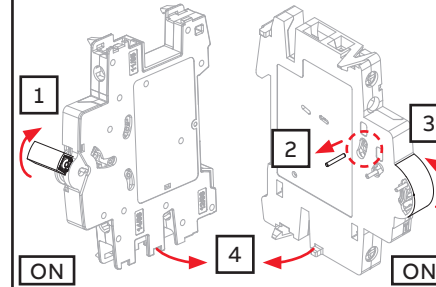

Connection with
DS301C (6/10 kA)
not:
DS301C L (4.5 kA)

Check
accessory
compatibility

✓ SCC-IH6R
✓ SCC-S6R

Connection with
S2C-H6R
S2C-S/H6R
S3C-H6R
S3C-H-S/H6R

Connection with
S2C-UA
S3C-UA

Connection with
S3C-A
F2C-A
S2C-OVP