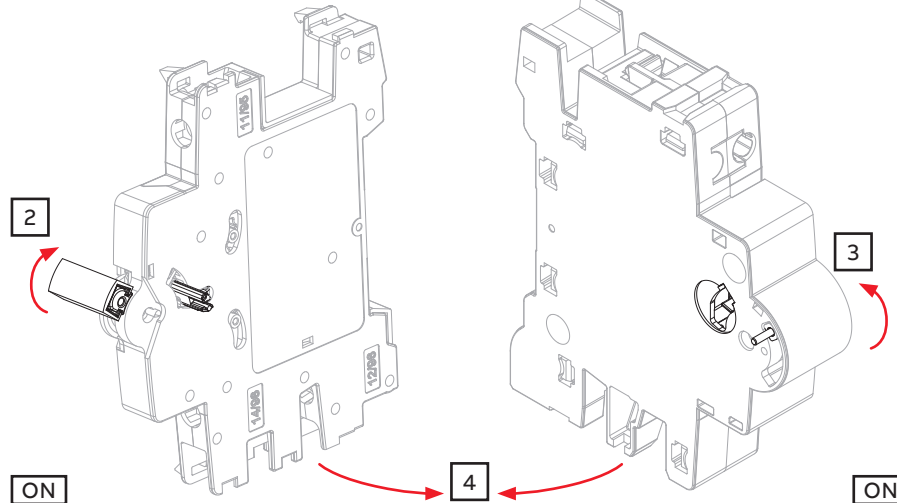

Connection with
DS301C (6/10 kA)
not:
DS301C L (4.5 kA)

Check
accessory
compatibility

✓ SCC-IH6R
✓ SCC-S6R

Connection with
S2C-H6R
S2C-S/H6R
S3C-H6R
S3C-H-S/H6R

Connection with
S2C-UA
S3C-UA

Connection with
S3C-A
F2C-A
S2C-OVP