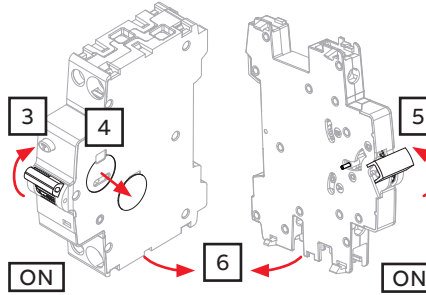

Connection with
DS301C (6/10 kA)
not:
DS301C L (4.5 kA)

Check
accessory
compatibility

✓ SCC-IH6R
✓ SCC-S6R

Connection with
S2C-H6R
S2C-S/H6R
S3C-H6R
S3C-H-S/H6R

Connection with
S2C-UA
S3C-UA

Connection with
S3C-A
F2C-A
S2C-OVP

F2C-A
S2C-OVP