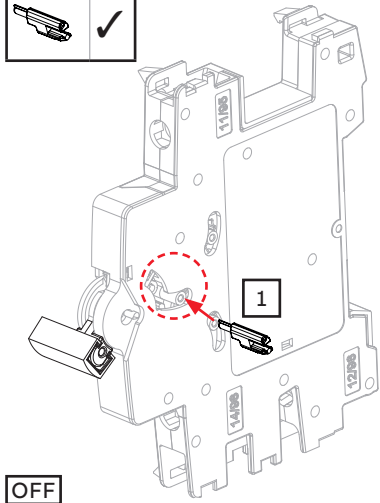

Connection with
DS301C (6/10 kA)
not:
DS301C L (4.5 kA)

Check
accessory
compatibility

✓ SCC-IH6R
✓ SCC-S6R

Connection with
S2C-H6R
S2C-S/H6R
S3C-H6R
S3C-H-S/H6R

Connection with
S2C-UA
S3C-UA

Connection with
S3C-A
F2C-A
S2C-OVP