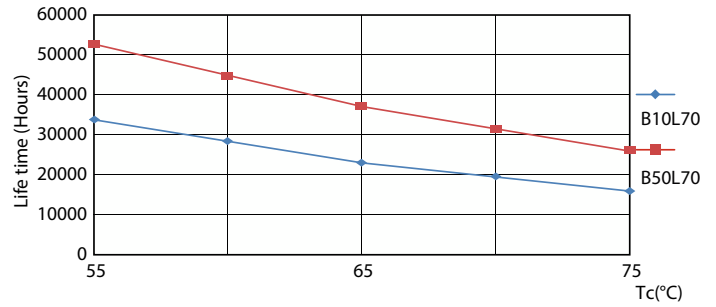

CorePro LEDtube EM/Mains T8

Levensduur

LifetimeVsTc