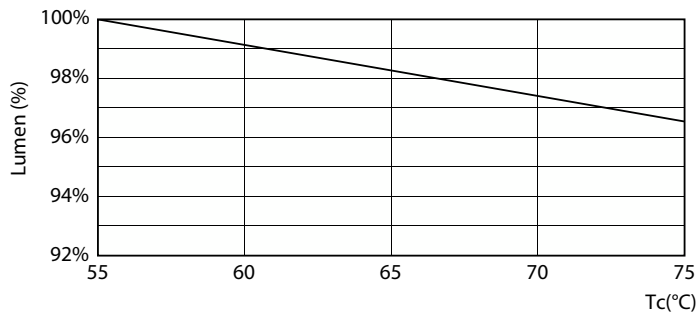

Lumen Maintenance Diagram - CorePro LEDtube 1500mm UO 25.9W 830 T8

Lumen Maintenance Diagram - CorePro LEDtube 1500mm UO 25.9W 830 T8