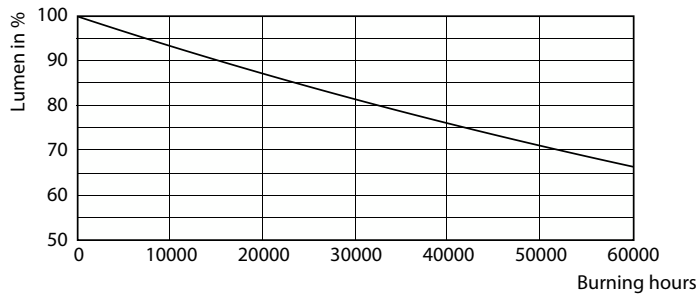

CorePro LEDtube EM/Mains T8

Levensduur

LifetimeVsTc