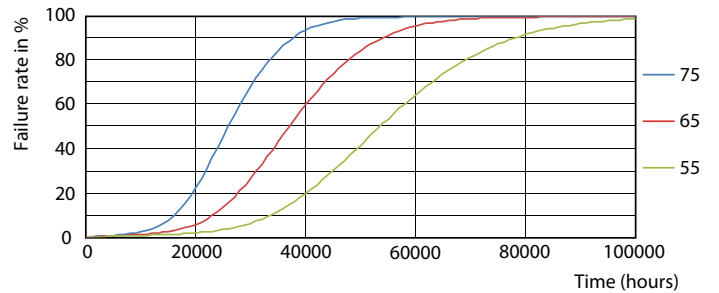

Spectral Power Distribution Colour - CorePro LEDtube 1500mm UO 25.9W 830 T8

Light Distribution Diagram - CorePro LEDtube 1500mm UO 25.9W 830 T8

Levensduur

Life Expectancy Diagram

FailureRate

CorePro LEDtube EM/Mains T8