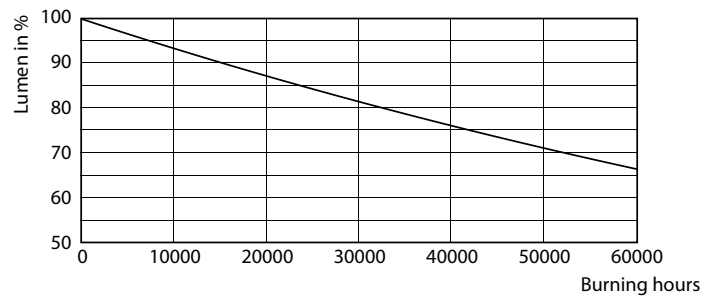

Light Distribution Diagram - CorePro LEDtube 600mm 8W 840 T8

General uniform lighting - CorePro LEDtube 600mm 8W 840 T8

CorePro LED-buis EM/Mains T8

Levensduur

Life Expectancy Diagram

FailureRate

LifetimeVsTc