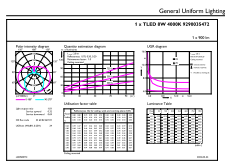

General uniform lighting - CorePro LEDtube 600mm 8W 840 T8