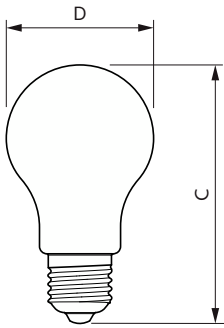

Maatschets

Product	D	C
CorePro LEDBulbND10.5-100W E27A60 840CLG	60 mm	104 mm

Fotometrische gegevens

General uniform lighting - CorePro LEDBulbND10.5-100W E27A60 840CLG

Spectral Power Distribution Colour - CorePro LEDBulbND10.5-100W E27A60 840CLG