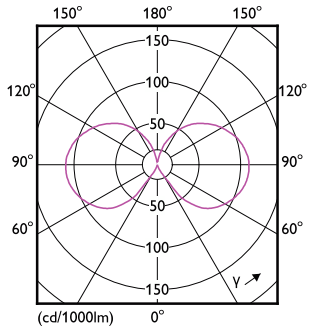

Maatschets

Product	D	C
CorePro LEDBulbND10.5-100W E27A60 840CLG	60 mm	104 mm

Fotometrische gegevens

General uniform lighting - CorePro LEDBulbND10.5-100W E27A60 840CLG

Spectral Power Distribution Colour - CorePro LEDBulbND10.5-100W E27A60 840CLG

CorePro LEDbulb - Glas

Fotometrische gegevens

Light Distribution Diagram - CorePro LEDBulbND10.5-100W E27A60
840CLG

Levensduur

Lumen Maintenance Diagram - CorePro LEDBulbND10.5-100W E27A60
840CLG

Life Expectancy Diagram - CorePro LEDBulbND10.5-100W E27A60 840CLG