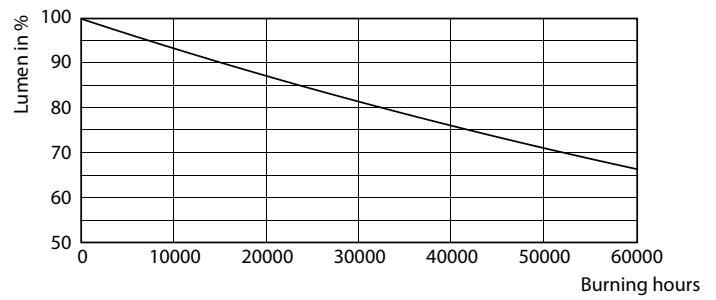

Spectral Power Distribution Colour - CorePro LEDtube 600mm 8W 865 T8

Light Distribution Diagram - CorePro LEDtube 600mm 8W 865 T8

CorePro LED-buis EM/Mains T8

Levensduur

Life Expectancy Diagram

FailureRate