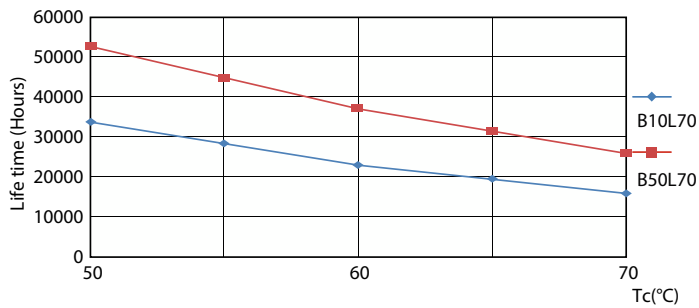

Spectral Power Distribution Colour - CorePro LEDtube 600mm 8W 865 T8

Light Distribution Diagram - CorePro LEDtube 600mm 8W 865 T8

CorePro LED-buis EM/Mains T8

Levensduur

Life Expectancy Diagram

FailureRate