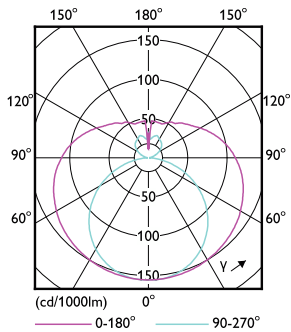

Light Distribution Diagram - CorePro LEDtube 600mm 8W 865 T8