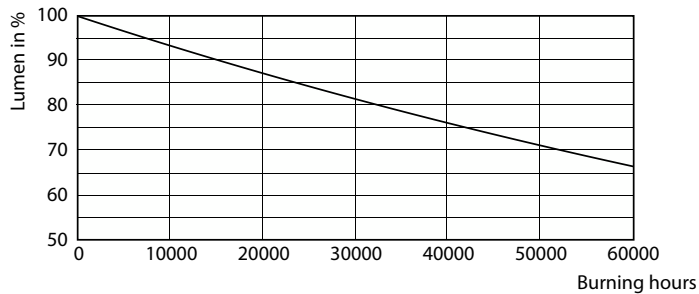

FailureRate

Lumen Maintenance Diagram - CorePro LEDtube 1500mm 20W 840 T8