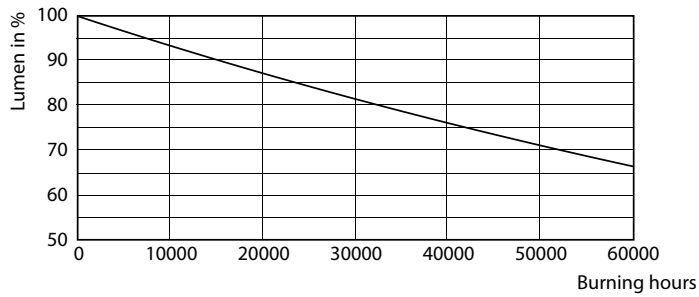

FailureRate

Lumen Maintenance Diagram - CorePro LEDtube 1500mm 20W 865 T8