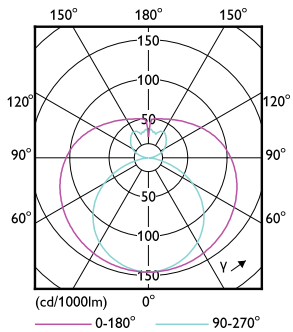

Light Distribution Diagram - CorePro LEDtube 1500mm 20W 865 T8